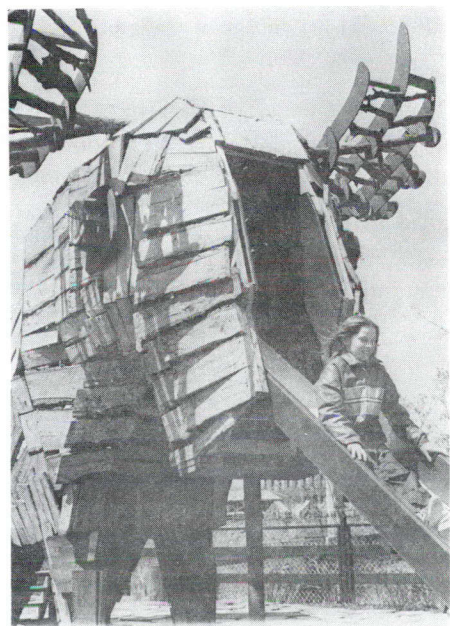

Some of the entertainers in the Canada Show were (top left) the Feux Follets, (top right) Angèle Arsenault and (right)

the RCMP Musical Ride, seen in their final manoeuvre "The Charge". (Left) Michael Dunn, instrument-maker,

and Brian Fitzgibbon, lutanist, are artists at work in the British Columbia pavilion.

Alberta pavilion hostess keeps an eye on children playing in and on Russell

Yuristy's fantasy animals, which were all made from recycled materials.