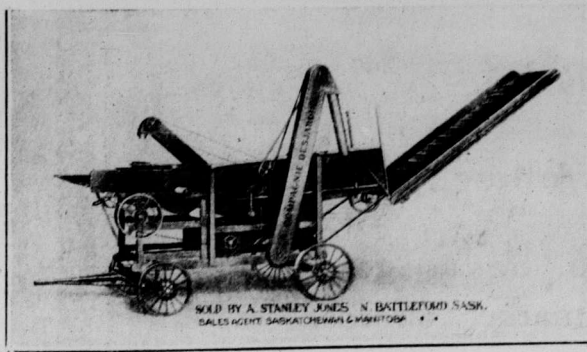

$612.00 Complete Threshing Outfit

8 H.P. Engine, Carrier, High Loader, Chaff Return, and all Belts

Can be mounted on one platform on any wagon. Capacity 400 to 1,000 bu. according to grain. Large stocks at North Battleford.

Smaller Sizes from $383.00

Engine and Separator

A. STANLEY JONES

North Battleford, Sask.

Gen. Agent, Sask. and Man.

La Compagnie Desjardins

Established 1864

Co-operation

THIS is the age of co-operative buying. Send us your address and let us tell you how to buy by this plan. The Flour that is always good.

Daily Capacity 300 Barrels

ECHO MILLING COMPANY
GLADSTONE, MAN.