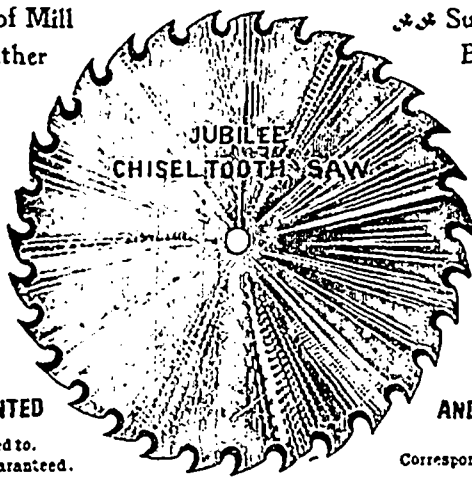

THE JAMES ROBERTSON CO., Limited.

Manufacturers of.

Saws of All Description

Full line of Mill
Rubber and Leather
Metal, &c., always

Supplies, including
Belting, Babbit
carried in stock.

Head Office:
144 William St.
MONTREAL

Factories at
MONTREAL,
TORONTO,
and
ST. JOHN, N.B.

ALL OUR SAWS
FULLY WARRANTED

Orders promptly attended to.
Satisfaction Guaranteed.

CIRCULAR, GANG
AND MILL SAWS
A SPECIALTY
Correspondence Solicited.

Rice, Lewis & Son