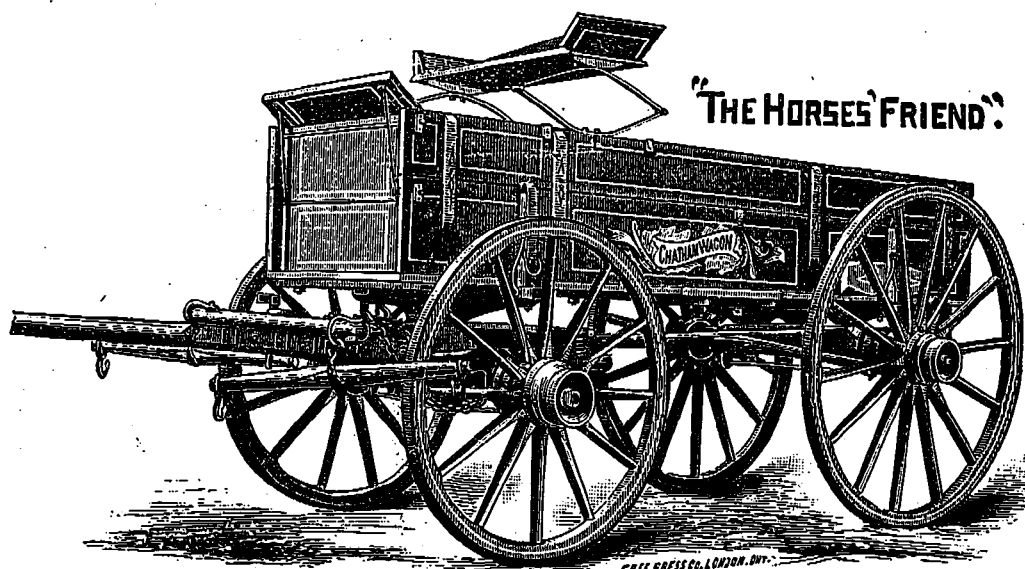

FARMERS, ATTENTION!

See our Composite Silver and Blue Ribbon

BINDER

TWINE.

Working satisfactorily on the Self-Binders at all the leading Fairs.

MANUFACTURED ONLY BY

The Dartmouth Ropework Co.

HALIFAX, NOVA SCOTIA.

Toronto Office, 59 Bay St.

THE CHATHAM M'FG CO. (LTD.)

MANUFACTURERS OF

HARDWOOD LUMBER, SHIP PLANK &

THE CHATHAM WAGON, of which wagon the above is a faithful cut, and which the Government of the Dominion of Canada has adopted as the STANDARD WAGON. We simply ask intending purchasers, in their own interests, to send to us for particulars of the Chatham Wagon, or if there is one convenient closely examine it before purchasing any other.