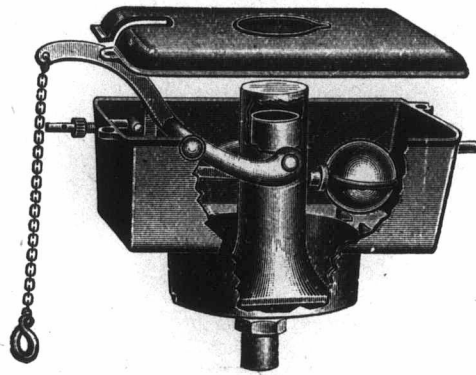

Telegraphic Address: Birmingham, Birmingham.

Alabaster & Wilson
LEGGY LANE,
Birmingham
ENGLAND.

WEDDING RING DEPARTMENT.

BEST FINISH WEDDING RINGS, 22-CT., 18-CT., 9-CT.

These Drawings are to Scale,

and show a 3 1/2 dwt. 9-ct., 4 1/2 dwt. 18-ct., and 5 dwt. 22-ct. WEDDING RING of each shape, and section of same.

Order Shapes under Name given. Names in Rings indicate Shapes. All Made to Order.

Dart Spring & Safe Company

Manufacturers of
BENT STEEL, FIRE AND BURGLAR
PROOF SAFES.

West Bromwich, - ENGLAND

Special Prices to Canadians under the New Tariff, 33 1-3 per cent. in favour of Great Britain.

... TRY ...
John Wheeler & Son,

For Water Closet Cisterns and Pumps, etc.

LANGLEY, Near
Birmingham, Eng.

Special Prices to Canadians under New Tariff, 33 1-3 per cent. in favour of Great Britain.

DOCKS!

ESTABLISHED 1820.
Telegraphic Address--"Nightingale, Walsall,