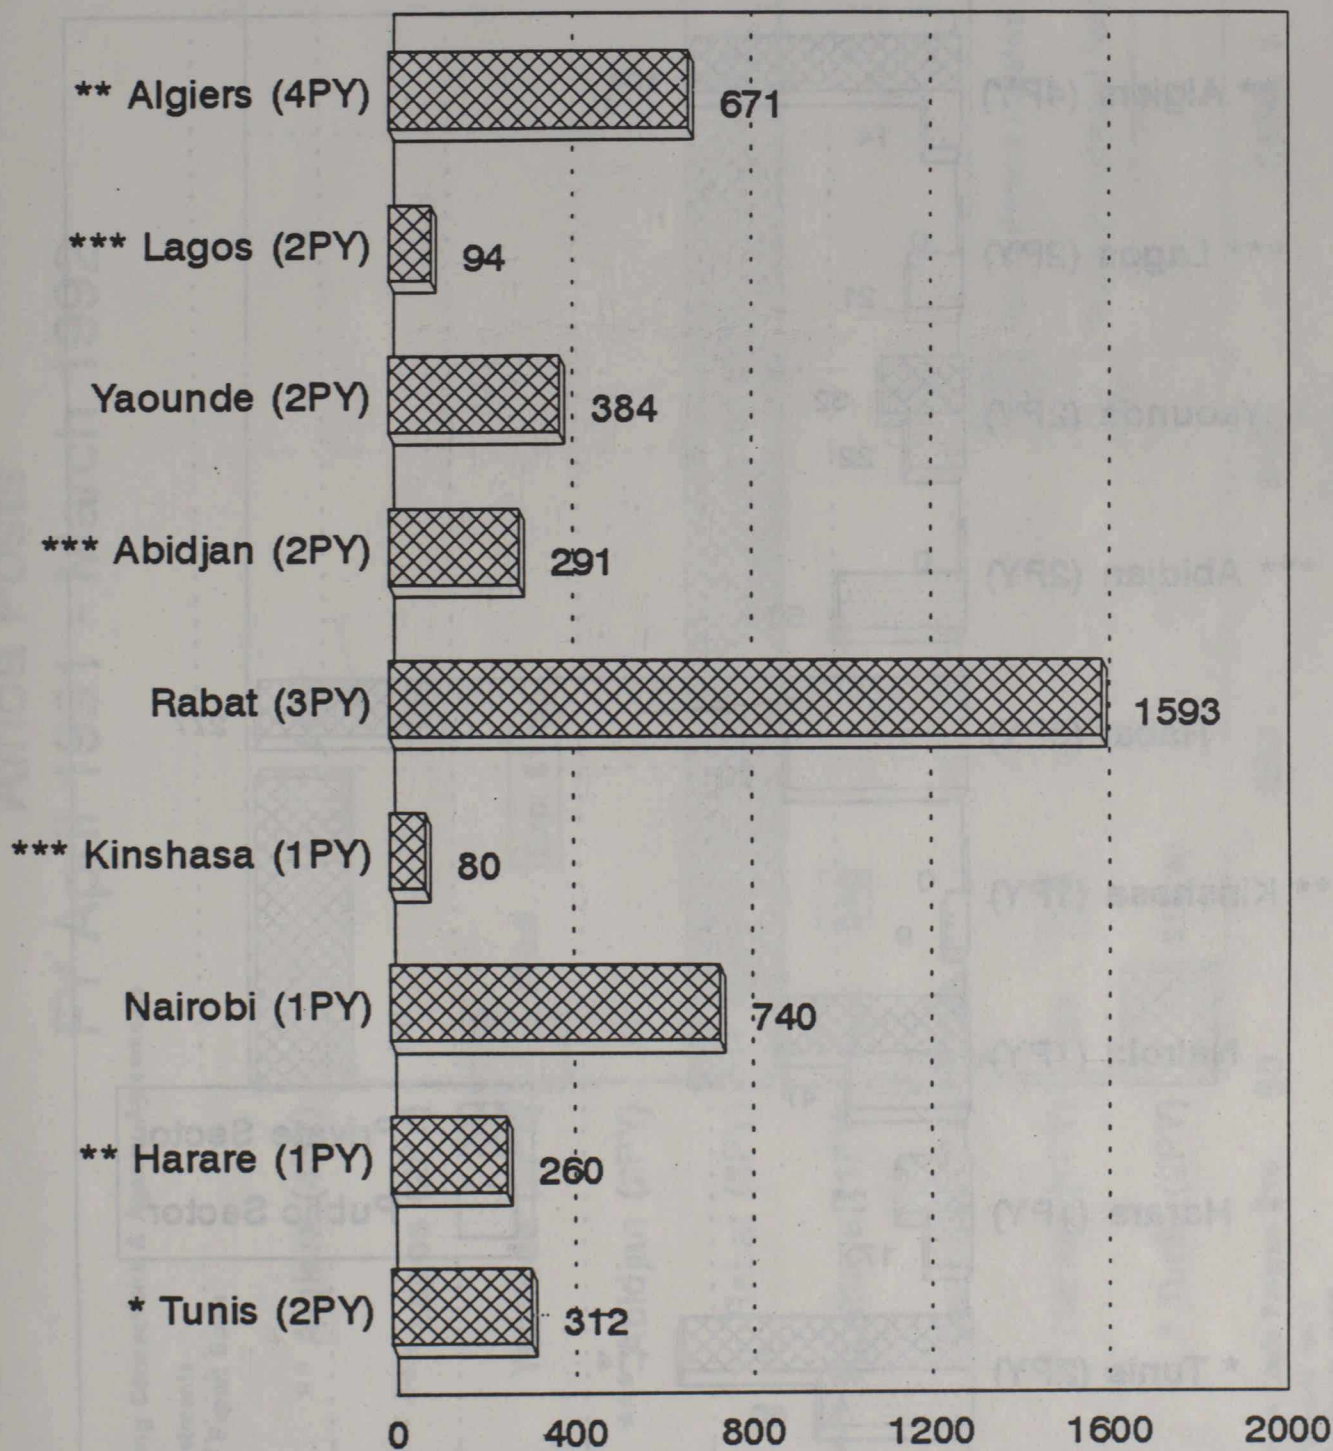

Selected Workload Indicators

Canadian Trade Enquiries

Africa Posts

(PY refers to Trade Program PYs)

* 3 of 4 reports rec'd
** 2 of 4 reports rec'd
*** 1 of 4 reports rec'd

FY April 1991 - March 1992