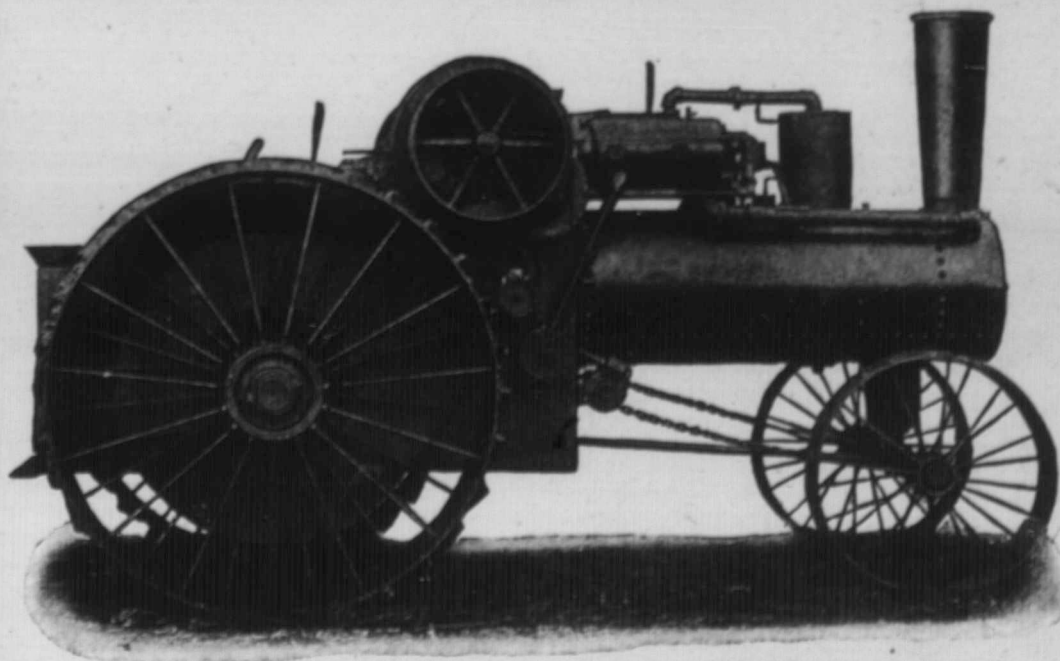

One hundred and
fifty castings less
than are found
on any other
spreader.

Light Draft. The
simplest in con-
struction.

BARN MANURE THE VERY BEST FERTILIZER

When properly spread on the
ground. You can do it com-
fortably and correctly with
the John Deere Spreader.

Straw Spreader Attachment Mounted on
John Deere Spreader

Only Hip High

From the ground to the top
of box is only thirty-eight
(38) ins. It is only necessary
to lift the manure this high
when loading.

JOHN DEERE PLOW CO. LTD. WINNIPEG, REGINA, SASKATOON
CALGARY, LETHBRIDGE, EDMONTON

Its Endurance is Proved

Townsend Twin-Cylinder Kerosene Tractor, 12-25 H.P.

REAL "KERSENE" ENGINE

The Townsend motor is a real kerosene engine,
designed and built to burn kerosene and other low
grade oils. It is equipped with high tension Dixie
Built-in Magneto.

SEE YOUR LOCAL DEALER

or write us direct for full particulars. It's the
tractor that will appeal to your good judgement—
you'll buy it.

From draw-bar to smoke stack
—every ounce of strength is
built into this powerful tractor.
Farmers of Western Canada
know the **Townsend**, they know
how it has worked successfully
in all kinds of soil, under most
adverse conditions — with an
abundance of power and without
vibration. This sturdy, depend-
able tractor is so bolted and rivetted that it
must withstand every conceivable stress and
strain. It was built to endure. Back of the
Townsend, is genius, skill, and experience in
farm tractor building.