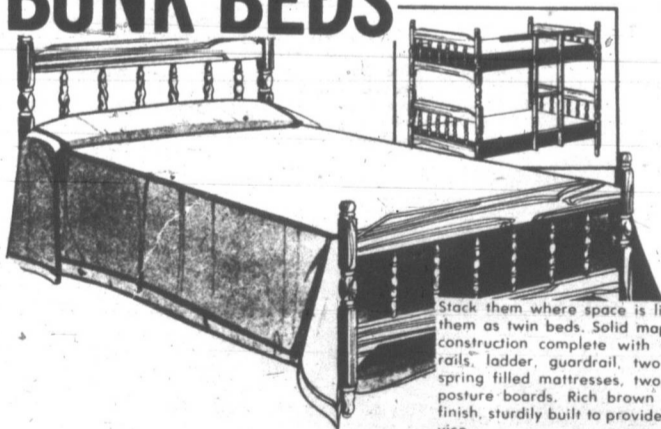

2 for 1 SALE!
PIECES for PRICE
BEDDING!

SAVE $25.
a set!

SAVE $35.
a set!

SAVE $45.
a set!

Medium mattress-and-box spring from the makers of the King Kall Spinal Guard units. Available in twin or full size. Both are exceptional values at special price!
2 for $66.00

Firm "ortho-type" mattress-and-matching box spring feature a smooth button-free top and prebuilt borders. Choose the twin or full size set at the same low price! But hurry — they're sure to sell fast!
2 for $77.00

Do you like your mattress extra firm? Then this "quilt-top" set is for you! It's our finest — featuring famous "Ortho-type" quality. Available in both the twin or full size at this amazing low price!
2 for $88.00

Queen Size 60 x 78 Mattress & Box Spring

2 for $98⁵⁰

3 DAYS ONLY

- NO MONEY DOWN
- EASY BUDGET TERMS
- MANUFACTURERS 5 YEAR GUARANTEE

JENNY LIND

BUNK BEDS

Save $29.00 **$168.50**

CONTINENTAL BEDS

Great for the cottage or that extra room. Includes headboard, brackets, 6 legs, box springs and mattress.

Save $20.00 **$48.50**

Contemporary **Bed CHESTERFIELD**

$168.50