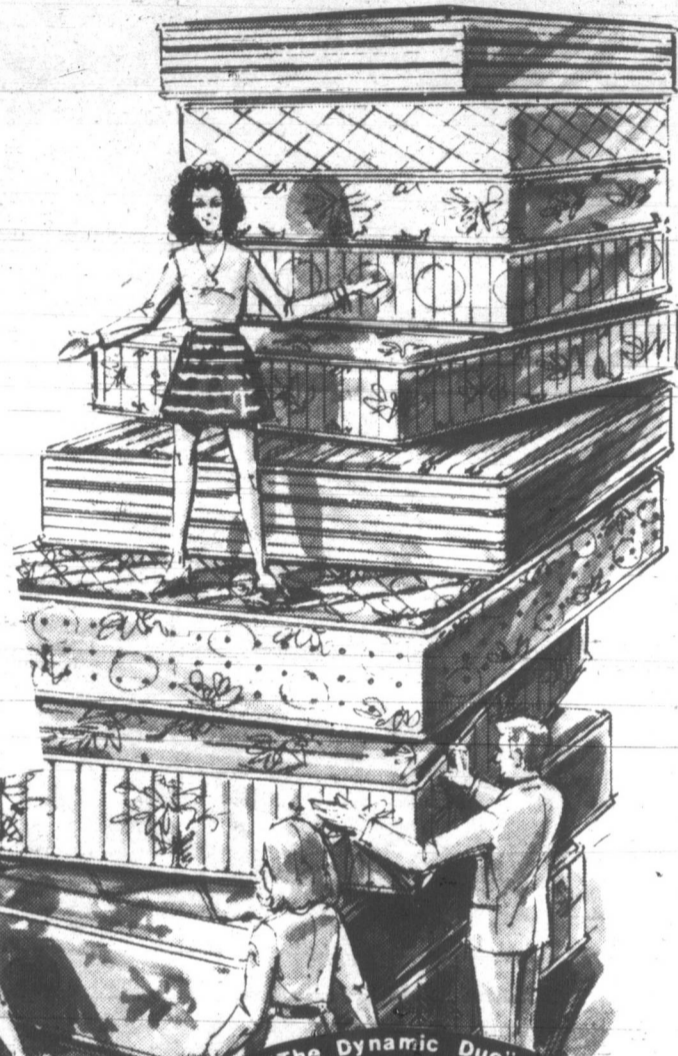

2 for 1 SALE!
PIECES for PRICE
BEDDING!

SAVE $25.
a set!

SAVE $35.
a set!

SAVE $45.
a set!

Medium mattress-and-box spring from the makers of the King Kall Spinal Guard units. Available in twin or full size. Both are exceptional values at special price!
2 for $66.00

Firm "ortho-type" mattress-and-matching box spring feature a smooth button-free top and prebuilt borders. Choose the twin or full size set at the same low price! But hurry — they're sure to sell fast!
2 for $77.00

Do you like your mattress extra firm? Then this "quilt-top" set is for you! It's our finest — featuring famous "Ortho-type" quality. Available in both the twin or full size at this amazing low price!
2 for $88.00