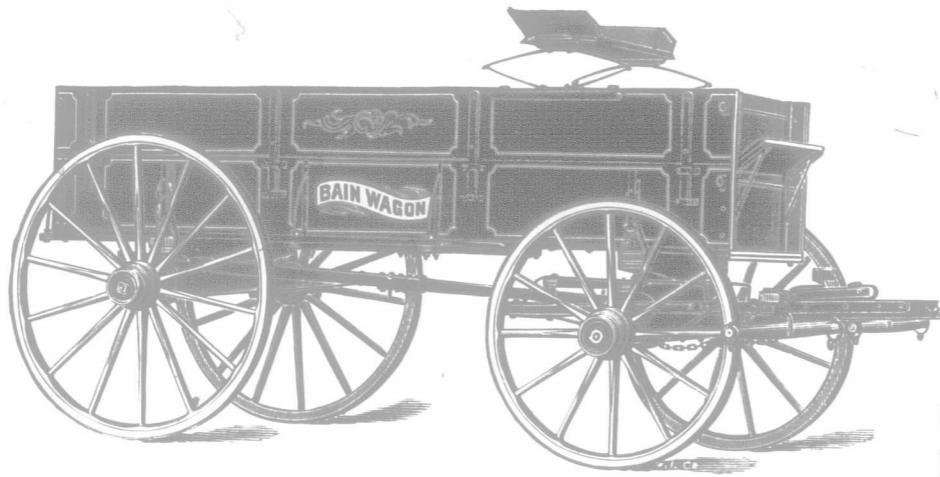

THE FARMER'S BEST FRIENDS

Honestly Made
and
Scientifically
Constructed
Implements

THE BINDER THAT LEADS--ALL OTHERS FOLLOW.
WIDTH OF CUT. 5 TO 8 FEET.

THE CELEBRATED BAIN WAGON

Dominion Exhibition visitors will be cordially received at our Winnipeg Showrooms, Princess St., south of the Market Square.

Agencies at all the principal points in the West.

BINDER TRANSPORT TRUCK

Inspect the products of our factories before purchasing.

THE IMPERIAL GANG PLOW WITH RIDING ATTACHMENT.

MASSEY-HARRIS CO., Limited

Branches: