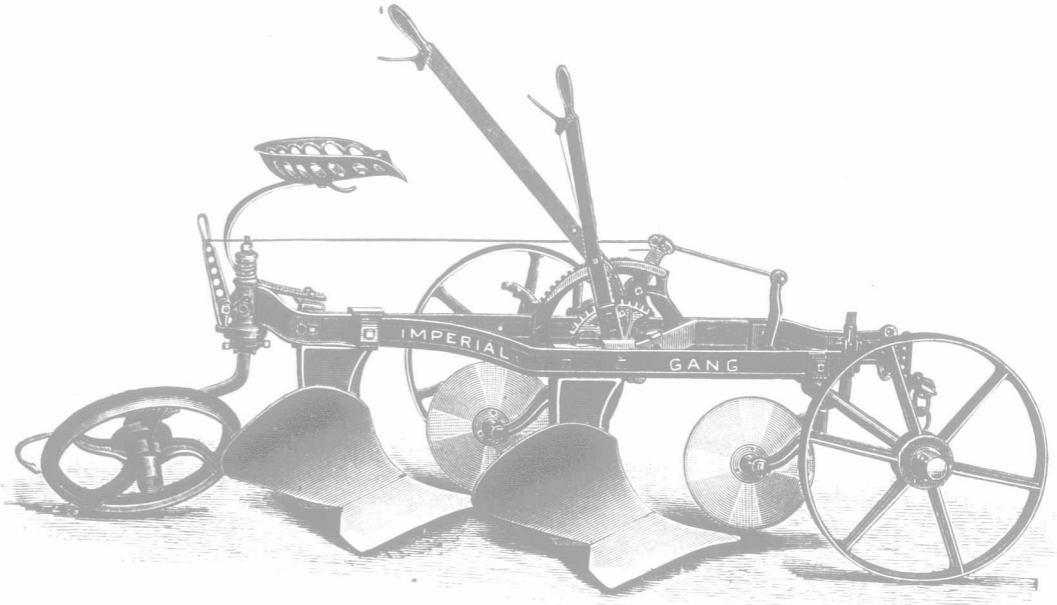

THE FARMER'S BEST FRIENDS

Honestly Made
and
Scientifically
Constructed
Implements

THE BINDER THAT LEADS--ALL OTHERS FOLLOW.
WIDTH OF CUT. 5 TO 8 FEET.

THE CELEBRATED BAIN WAGON

Dominion Exhibition visitors will be cordially received at our Winnipeg Showrooms, Princess St., south of the Market Square.

Agencies at all the principal points in the West.

BINDER TRANSPORT TRUCK

Inspect the products of our factories before purchasing.

THE IMPERIAL GANG PLOW WITH RIDING ATTACHMENT.

MASSEY-HARRIS CO., Limited

Branches: