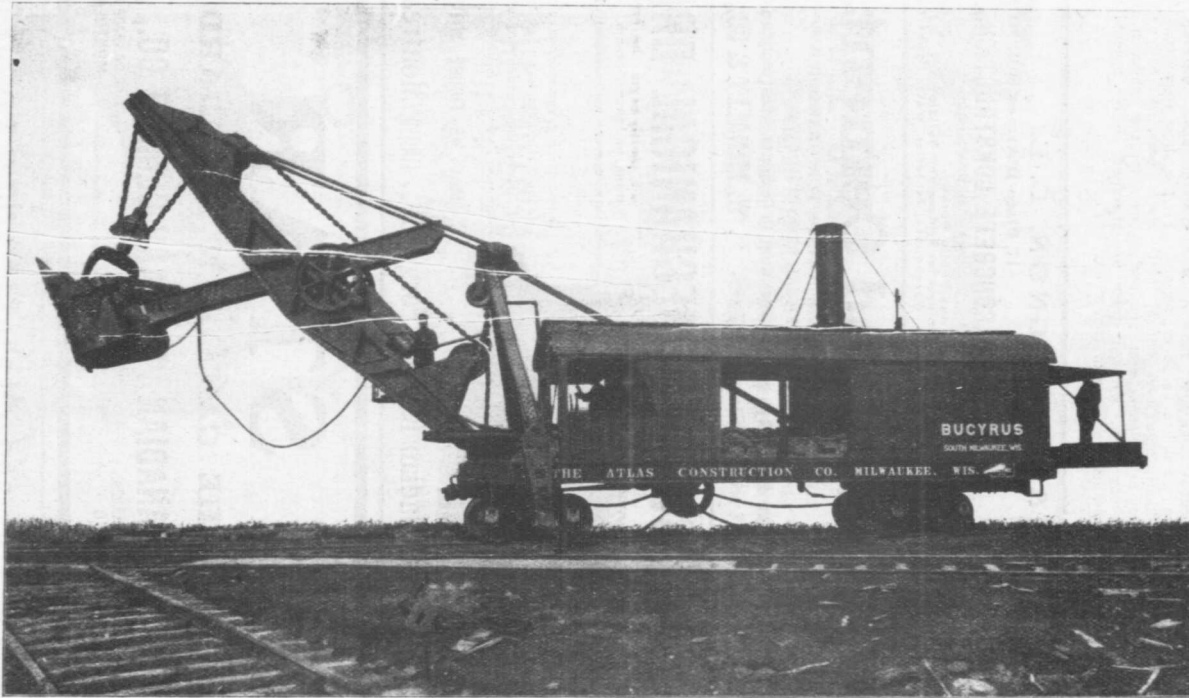

BUCYRUS STEAM SHOVELS ARE THE BEST

RAILROAD PILE DRIVERS, RAILROAD CRANES, LIGHT LOCOMOTIVES, DUMP CARS, HAND CARS, TRACK TOOLS, ROCK CRUSHERS, CONCRETE MIXERS, HOISTING ENGINES, WIRE ROPE AND FITTINGS.