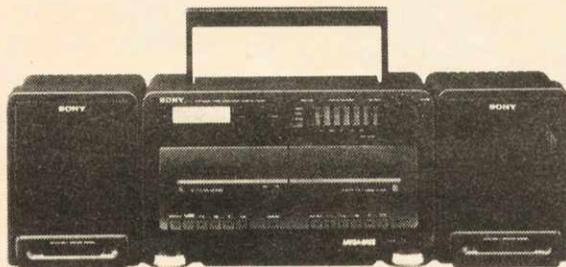

TUNE IN TURN ON TO SONY

MHC-3600 Bookshelf Component System
 30 watts per Channel bass • 20 Watts MID range and tweeter • 7 Band EQ • Remote • AM/FM Digital tuner • Double reverse tape deck • Compact Disc player • 3 way speaker system

MHC-1600 Economical System
 20 Watts per Channel • CD • Tape • Digital tuner • Remote control system

MHC-2600 Compact System
 30 watts per Channel • CD • Aux • Tape • Digital tuner • Remote control system

CFD-454 3-Piece CD/AM/FM Cassette Recorder
 Built in CD • Detachable speakers • 5-band EQ • Stereo deck

CFS-710 Dual Cassette System
 3-Piece • AM/FM Stereo cassette recorder • Dual stereo deck • Mega Bass • 5 band EQ • CD line in

CFS-420 Cassette Recorder
 3-piece • AM/FM • Stereo cassette recorder • 5 band E.Q. • Two speed dubbing

CFD-50 CD/AM/FM Stereo Cassette Recorder
 Built in CD • Record/Play stereo deck • Built in speakers