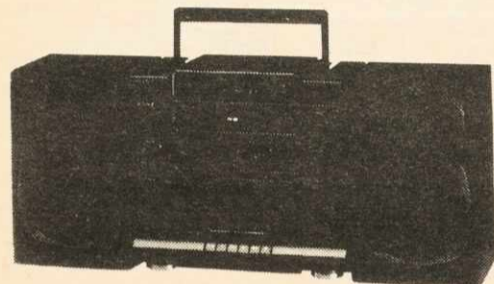

TUNE IN TURN ON TO SONY

MHC-3600 Bookshelf Component System
 30 watts per Channel bass • 20 Watts MID range and tweeter • 7 Band EQ • Remote • AM/FM Digital tuner • Double reverse tape deck • Compact Disc player • 3 way speaker system

CFD-454 3-Piece CD/AM/FM Cassette Recorder
 Built in CD • Detachable speakers • 5-band EQ • Stereo deck

CFS-710 Dual Cassette System
 3-Piece • AM/FM Stereo cassette recorder • Dual stereo deck • Mega Bass • 5 band EQ • CD line in