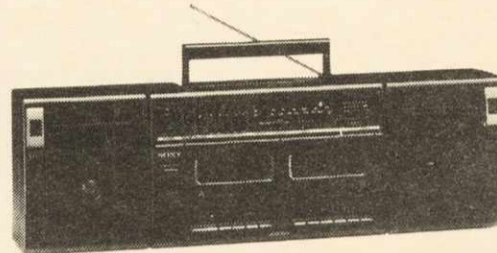

TUNE IN TURN ON TO SONY

MHC-3600 Bookshelf Component System
 30 watts per Channel bass • 20 Watts MID range and tweeter • 7 Band EQ • Remote • AM/FM Digital tuner • Double reverse tape deck • Compact Disc player • 3 way speaker system

CFD-454 3-Piece CD/AM/FM Cassette Recorder
 Built in CD • Detachable speakers • 5-band EQ • Stereo deck

CFS-710 Dual Cassette System
 3-Piece • AM/FM Stereo cassette recorder • Dual stereo deck • Mega Bass • 5 band EQ • CD line in