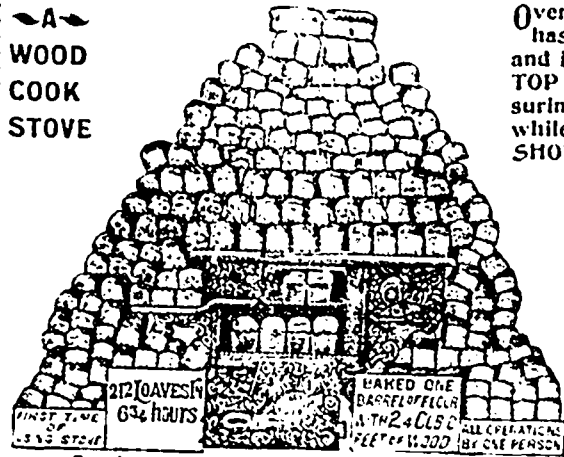

## The "FAMOUS MODEL"

The Product of Long Years' Experience.

A WOOD COOK STOVE

Oven is VENTILATED, has STEEL BOTTOM, and is CEMENTED on TOP and BOTTOM, ensuring EVEN COOKING, while THERMOMETER SHOWS EXACT HEAT - NO GUESSING as to how your Baking or Roasting will turn out. Every housewife knows what an advantage this is.