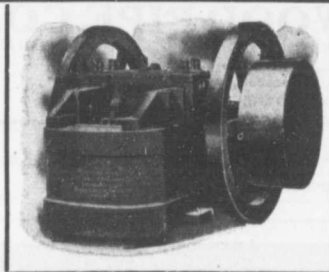

**ORE
CRUSHERS**

Our Farrel Bacon Style B Ore and Rock Breaker is the
Standard Jaw Crusher of the world.

We build it exclusively in Canada under Letters Patent.

Sizes from 7 in. x 10 in., capacity 5 tons an hour, to 30 in. x
42 in., capacity 150 tons an hour.

All parts interchangeable.

Write for new Crusher bulletin 603.

THE JENCKES MACHINE COMPANY LIMITED

Sales Offices:
St. Catharines, Roseland,
Halifax, Cobalt.

Executive Office:
62 Lansdowne St.,
SHERBROOKE, QUE.

Plants:
Sherbrooke, Que.
St. Catharines, Ont.