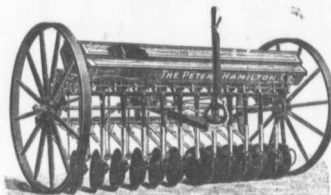

BE SURE AND SEE THE PETER HAMILTON AGENT.

He will tell you all about our
"LEADER" DRILL

The "Leader" is what its name implies because it has earned that position amongst seeding machinery. It is simple in construction, light of draft, durable and accurate.

Ask any farmer who has used Peter Hamilton machinery, and he will tell you of the satisfaction he has had in using it. If you cannot see our agent, write to-day for catalogue F.

The Peter Hamilton Co., Ltd.
PETERBOROUGH, ONT.

WHICH WAY ARE YOU PAYING FOR AN IHC GASOLINE ENGINE?

THERE are two ways—a quick, easy way and a long, costly way.

The first way is to go to the IHC local dealer, pick out the style and size suited to your needs—pay for it—take it home and set it to work. It will operate your cream separator, feed grinder, thresher, fanning mill, turn your grindstone, saw wood, etc.

The other way is to get along as best you can without it, and pay for it over and over again in the time and money you lose by not having it.

"Procrastination is the thief of time," and time is money. An IHC Engine saves time—saves money. It's an investment that pays big dividends, day after day, year in and year out, through its capacity for doing work at less cost than any other power.

IHC Gasoline Engines

While you're delaying you are paying, so why not have what you're paying for.

International Harvester Company of America
(Incorporated)
Chicago U S A