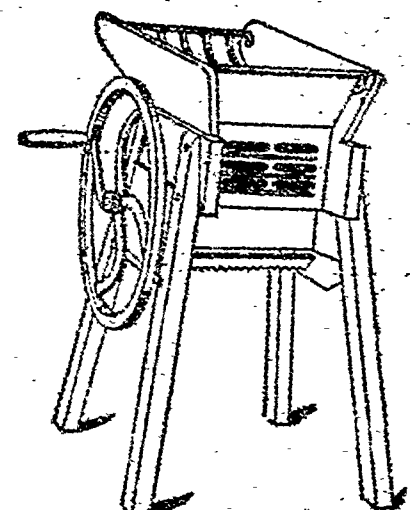

THE STEVENS MANFG. CO. LONDON, ONT.

Ohio Standard Feed and Ensilage Cutters

ONE AND TWO HORSE POWERS.

Correspondence Solicited.

THE PHELPS MACHINE CO. EASTMAN, QUE.

David Maxwell & Sons

ST. MARYS, ONT., CAN.

Manufacturers of

High Grade Farm Implements

- Riders
- Reapers
- Mowers
- Hay Rakes
- Hay Loaders
- Hay Tedders
- Disc Harrows
- Scuffers
- Turnip Sowers
- Turnip Slicers and Pulpers
- Cider Mills
- Hand Straw and Corn Cutters
- Lawn Mowers
- Churns
- Wheeler-rover and Corn Shellers
- Iron Jacks
- Riding Plows, etc.