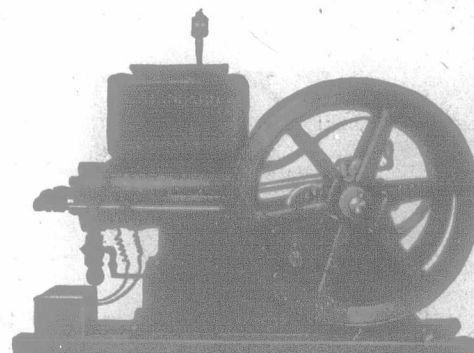

The Standard Gas and Gasoline Engine

The LONDON CONCRETE MACHINERY CO., Limited
London, Canada