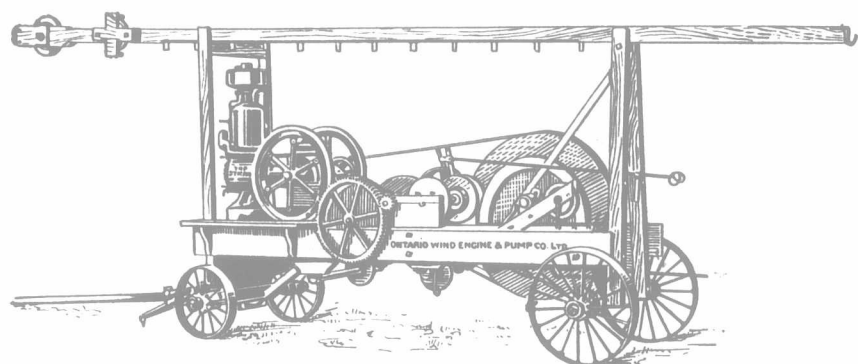

This Well-Drilling Machine

Earns Big Money for the Man Who Owns One

Why not be the "well-driller" in your neighborhood. The driller pays for itself very quickly, then keeps on earning easy money for you. Drills either deep or shallow wells in any kind of soil or rock. Get our free proposition and full particulars before your neighbor gets busy. Write today.

ONTARIO WIND ENGINE & PUMP CO., LIMITED
Winnipeg TORONTO Calgary

We supply Well Casings and General Deep Well Supplies or all kinds. Write for prices.

The "BISSELL" out-throw DISK HARROW

To settle all doubt about which is the **BEST OUT-THROW DISK HARROW**, we ask you to test the "Bissell" Out Throw in a field competition with other Out Throw Harrows.

The "Bissell" Out Throw has many features that have made the name "Bissell" famous in connection with Disk Harrows. It has plates of the correct shape. One gang is set slightly ahead of the other. The gangs cannot crowd or bump together and cause the Harrow to rock when you come to hard soil—a new feature in Out Throw Harrows. The hitch is well back, the draught is light and there is no neck weight.

The machine in actual use is our best advertisement. No need to send special travellers to sell the "Bissell." We put our name on every Harrow. If you would like to learn more about Disk Harrows, send to Dept W for free booklet of both out-throw and in-throw styles. 58