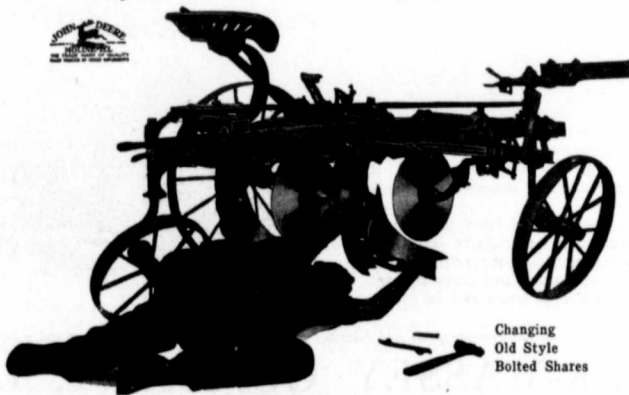

### Now Look at Bottom Picture

The process of removing the ordinary shares which are used on other plows is here illustrated.

Notice the uncomfortable position of the operator. Working with a wrench in a few inches of space, endeavoring to loosen four or five rusty nuts with the corners already rounded off, as compared with the quick and easy operation of removing a John Deere Quick Detachable Share; besides it takes five times as long to do it.

### Consider Your Own Comfort

Less effort is required to operate a John Deere Plow with Quick Detachable Shares than any other type of plow made. They save time and labor, and do more and better work.

### Always Ahead

Since John Deere invented the first steel plow, John Deere Plows have always been in "The Lead," and the "Lead" is being increased all the time. In points of merits, the distance between John Deere Plows and the many other types of plows in use is becoming greater.