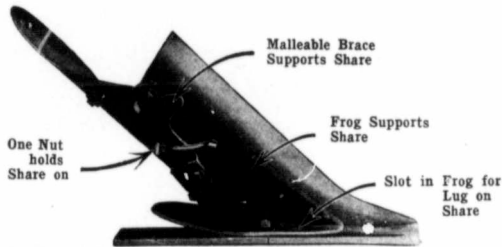

## At These Pictures

Each One Tells Its Own Story

The first illustrates how quickly and easily a John Deere Quick Detachable Share can be changed. Only one nut is removed; only one wrench is used, and the operator does the job in easy comfortable position.

It is an illustration of the latest and greatest improvement ever put on a plow, saving eighty per cent. of the time required to change the ordinary share.

It is a demonstration of the high development of John Deere Plow Bottoms. Features that give Quality and Service are built into these plows, that mean Time, Money and Convenience to every owner.

### Now Look at Bottom Picture

The process of removing the ordinary shares which are used on other plows is here illustrated.

Notice the uncomfortable position of the operator. Working with a wrench in a few inches of space, endeavoring to loosen four or five rusty nuts with the corners already rounded off, as compared with the quick and easy operation of removing a John Deere Quick Detachable Share; besides it takes five times as long to do it.