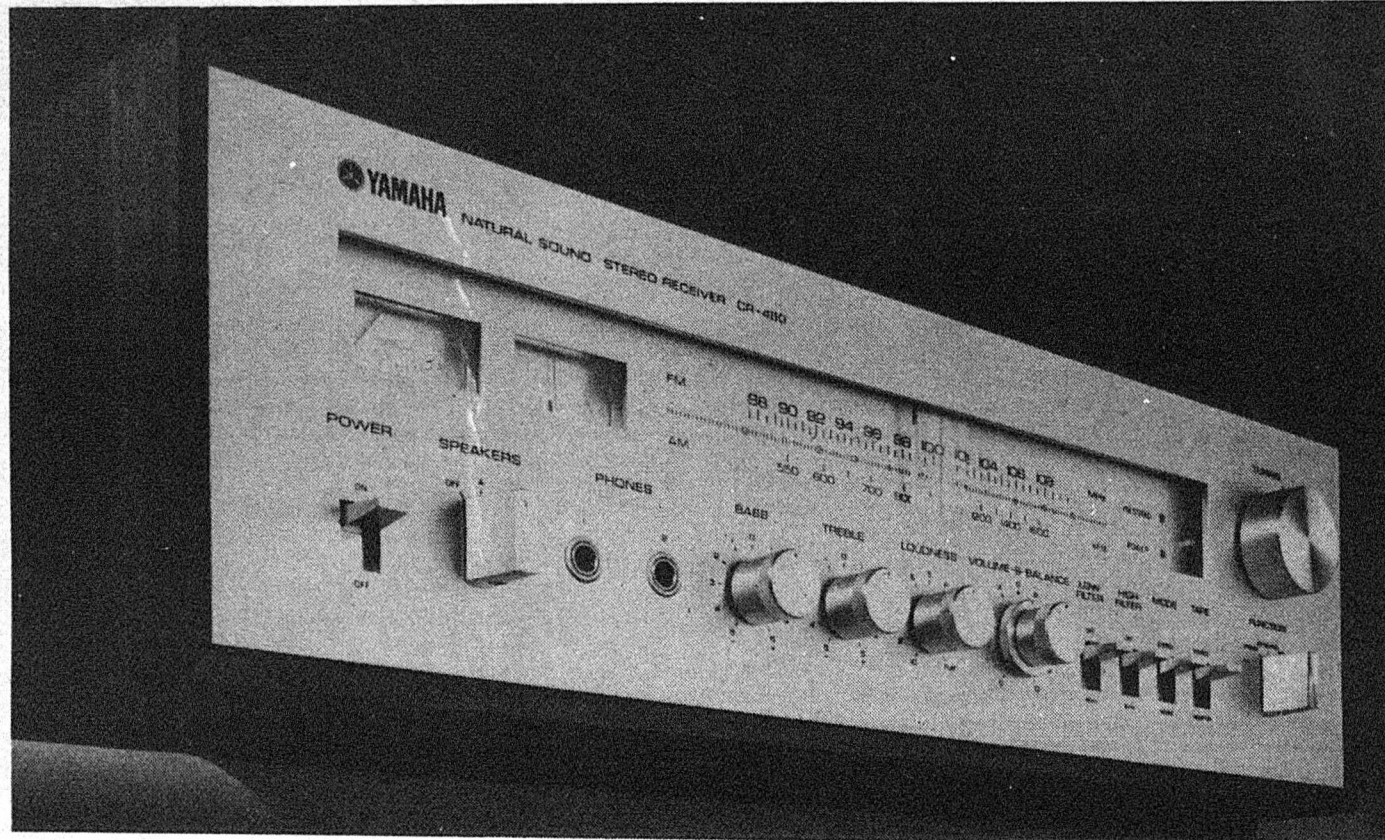

The Stereo Sound Shop's third location is now open, which means
YOU'RE ONLY 5 MINUTES AWAY
From the greatest names and values in stereo!
8533-109 Street, 432-1332

FREE
Stereo
Sound Shop
**T-SHIRTS
AND
TURTLE-
NECKS**
Limit: 1 per person

**YAMAHA CR-450 AM/FM
STEREO RECEIVER.**
With continuous loudness
control, high and low
filters.

To celebrate our opening, a choice of 3 great stereo packages:

RECEIVER
Technics SA-5150. 2 x 16 watts RMS.
Low distortion negative feedback
controls.
TURNTABLE
Technics SL-20. Belt drive.
With cartridge.
SPEAKERS
Audiosphere AR-110A. 3-way.
Walnut finish.
M.S.L. $749.
Opening Special ...
$499.

RECEIVER
Technics SA-5250. 2 x 25 watts RMS.
2 tape monitors. Mode switch. FM
muting.
TURNTABLE
Yamaha YP-450. Manual turntable
cueing control and high performance
belt drive. With cartridge.
SPEAKERS
E.P.I. 100. Rated "Best Buy."
M.S.L. $879.
Opening Special ...
$629.

RECEIVER
Yamaha CR-450 (illustration above).
2 x 25 watts RMS.
TURNTABLE
Yamaha YP-701. Semi-auto. Belt drive.
Professional S-style tonearm. Rated
"Best Buy."
SPEAKERS
New! Yamaha NS-451 Rock Monitor
Speakers. Handle tremendous power
levels.
Opening Special
$888.

TURNTABLES
Dual 701 direct drive turntables. Complete
with SHURE V15 Type 3 cartridge.
M.S.L. $518.
Limited quantity. Opening Special ...
$379.
SPEAKERS
New from ESS!
ESS/Tempest speakers with the
revolutionary Heil driver.
Model 9. M.S.L. $329 each. Opening
Special ...
$259.
Model 11. M.S.L. $379 each. Opening
Special ...

HEADPHONES
Sennheiser HD-414X. The choice of
professionals.
M.S.L. $55. Limited quantity.
Opening Special ...
34.95

**Gerry Lubeck
Manager**
Gerry has 6 years of experience in
the stereo business, as well as the
achievement of being National
Music's top salesman. He
welcomes the opportunity to
serve you at the Stereo Sound
Shop's newest location, near the
University.

CASSETTE DECKS
Yamaha TC800 GL Wedge. Professional
and control convenience. 3-way-power
versatility: 110v AC, 12v DC (car battery),
battery portable. Dolby system.
$399.
Yamaha TC800 D Wedge. As above, but
with straight 110v AC power source.
$320.

A complete
selection of famous
brand names:
* Yamaha
* Sony
* Technics
* ESS
* E.P.E.
* Revox
* McIntosh
* Accuphase
* Nakamichi
* S.A.E.
* & coming soon ...

**SPEAKERS
SPECIAL
CHRISTMAS
HOURS:
Daily 9-9
Sat. 9-5:30**

**STEREO
SOUND
SHOP**
By National Music
Also located: Downtown: 10043-103 St., 429-4810
Westend: 14214 Stony Plain Rd. 452-4810