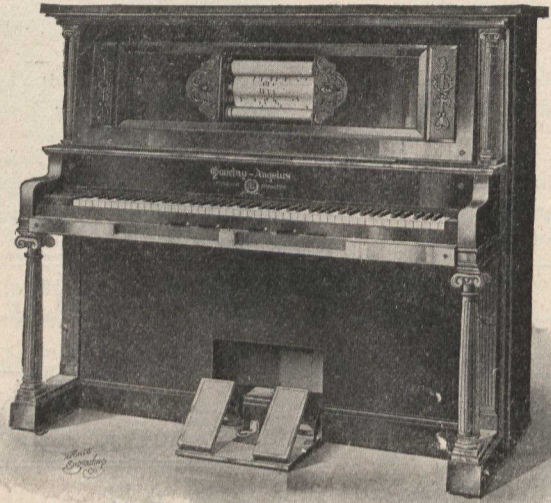

The Gourlay-Angelus Player Piano

Ready for Angelus Playing

Ready for Hand Playing

The Piano of Artistic Progress

THE Gourlay-Angelus Player Piano is the perfect combination of two individually complete instruments—the Gourlay Piano and the Angelus Piano Player. They are built in one case of exquisite design, and the piano is ready at all times for playing by hand in the ordinary way, or by means of the Angelus.

☞ **THE GOURLAY PIANO** as compared with other Canadian pianos is in a class by itself. The new grand scale of the Gourlay piano, in which the Angelus is installed, is the identical scale that has already won a success unprecedented in the history of Canadian piano building, and evoked a voluntary recognition of its superlative merit from musicians in all parts of Canada.

☞ **THE ANGELUS** is the pioneer piano player. It is manufactured by Messrs. Wilcox & White of Meriden, Conn., and installed inside the piano case in our factory.

☞ Messrs. Wilcox & White are its inventors and hold the patents covering those vital means of musical expression which are exclusive with the Angelus and maintain its supremacy: viz The Melodant, The Phrasing Lever and The Diaphragm Pneumatics.