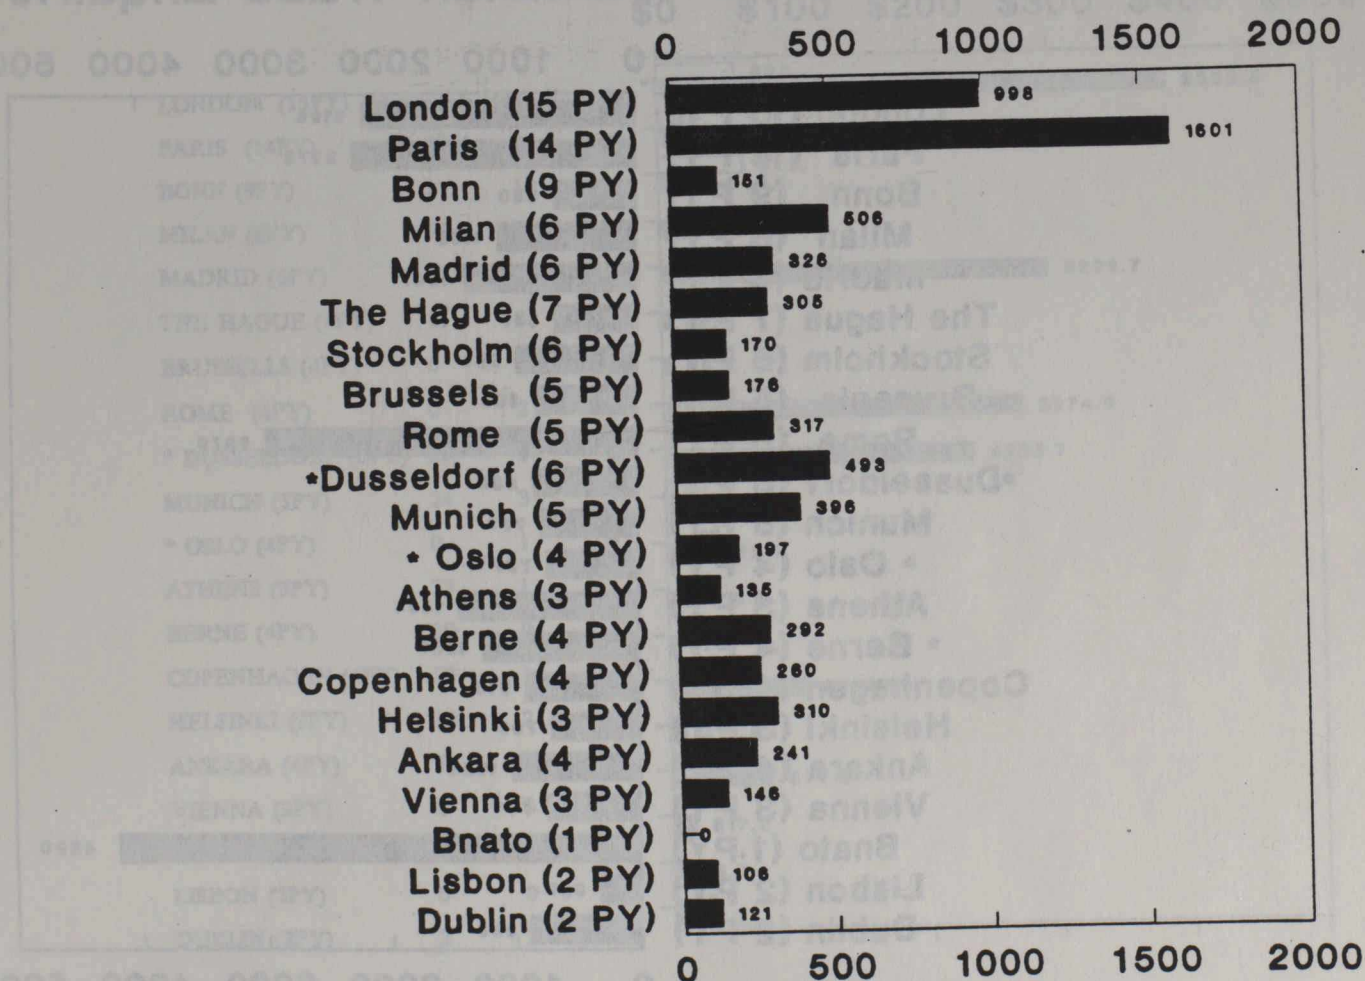

Selected Workload Indicators

West Europe Posts

FY April 1989 - March 1990

Canadian Business Visitors

(PY refers to Trade Program PYS)

• 3 of 4 reports rec'd

(PY refers to Trade Program PYS)

• 3 of 4 reports rec'd