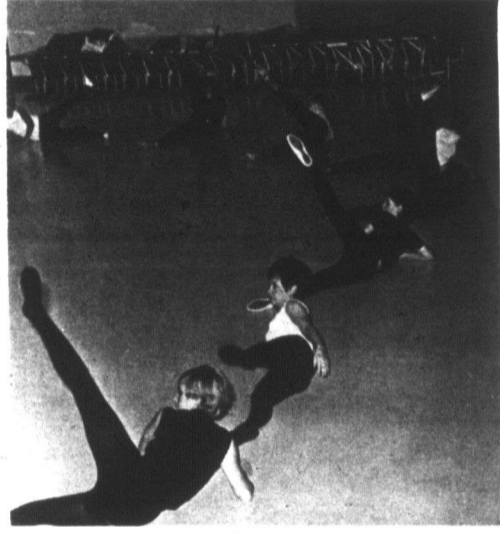

At the meeting of the Credit Valley Neighbors, held in Springbank Community Centre, Thursday, Nov. 28, with president Mrs. Margaret Reigling in the chair, the neighbors saluted Miss Lottie Caton's 80th birthday with happy birthday and a handsome cake on which was inscribed "Happy Birthday Lottie" and decorated with five candles.

Miss Caton was born in a little house that stood opposite St. Peter's Church on Mississauga rd. n. and four years later moved to the home on Dundas st. which was pulled down to make way for the new Erindale

High School. She now lives on Robinson st. in the village. She attended Erindale School and St. Peter's Church and is a charter member of the Erindale Women's Institute.

A farewell gift, a box of cigars, was given to Joe Simpson, a valued member of the CTV who is moving from Erindale to Barrie.

A table of assorted gift donations brought $20 to the club's funds. Final plans were made for the CTV annual Christmas supper to be held in Erindale United Church Thursday, Dec. 12, at 7 p.m. The Erindale Lions who have transported the neighbors to all their meetings, and their wives, will be honored guests.

Mr. and Mrs. John Ford, Jarvis st., Erindale returned Nov 30 from a two week cruise to the West Indies on "The Princess Margriet" which took them to Aruba, Curacas, La Guaira, Caracas and Trinidad. When asked about the weather Mrs. Ford just said "Too hot."

Up girls, higher. Come on. Stretch those legs. Women from the surrounding area participate in some rugged exercises in an attempt to save or rebuild their figures at Applewood Heights Secondary School

Elizabeth Arden

Christmas Duet

Designed for smoothing and splashing —and using, happily, all the time: 4 oz. Hand Lotion and 4 oz. Flower Mist, both scented with the famous Blue Grass bouquet or romantic Mémoire Chérie. Beautifully boxed. 5.00

MAINPRIZE DRUGS
APPLEWOOD VILLAGE
COOKSVILLE 277-3662

Christmas Sale

3 PCE. DRUM SET

SPECIAL ... $99.50

(Reg. List.... $125.00)

Set includes Bass Drum.... Tenor Tom-Tom.... Snare Drum and Stand.... Cymbal and Cymbal Holder.... Bass Drum Pedal.... Sticks and Brushes, Full size set.

Special $71.50

(Reg. List . . . $89.45)

Semi-Acoustic Guitar and Amplifier set... Yellow Sunburst Guitar with adjustable steel reinforced neck and Bridge.... Double pick up.... Tremelo arm.... C.S.A. approved 5 watt amplifier.

Guitar and Amplifier

Special. ...$39.95

(Reg. List.... $47.50)

Set includes Snare Drum.... Stand.... Cymbal arm and Cymbal sticks and brushes.

Queensway Music Centre Limited

701 THE QUEENSWAY . . . 259-9723
(1-1/2 BLOCKS EAST OF ROYAL YORK RD.)

WEST METRO' S MOST COMPLETE MUSIC STORE.

CHEVROLET

YES!

We Are Playing Santa Claus

TRADE NOW FOR A NEWER SAFETY-CHECKED, GUARANTEED USED CAR AND AS MUCH CASH AS YOU NEED FOR CHRISTMAS EXPENSES.

PORT CREDIT MOTORS LTD.
Canada's largest suburban Chev - Olds dealer
321 Lakeshore Rd. W.
278-3365

For 29 Years
A Name
You Can
Trust.