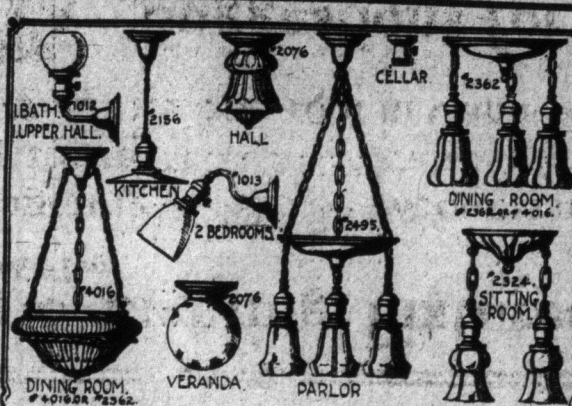

An Unparalleled Display of Electric Lighting Fixtures

In Our New Studios on the Sixth Floor

The largest, and, we believe, the most attractive Lighting Fixture Showrooms in Canada are located on our Sixth Floor, displaying the most extensive and comprehensive assortment of lighting fixtures to be seen under one roof in Canada.

Here you will see Fixtures suspended from regular ceilings

The ceilings are in the various usual room heights, so that you may see just how they will look when hanging from the ceiling of your own home. A visit to this department will convince you that there is no other place where you can choose your fixtures to such good advantage.

Suggestions for Special Designs

We are well equipped for this special service, and will be glad to submit sketches of individual designs.

These are actual illustrations sketched from the articles themselves

This Fixture

Wall or Table Lamp

A handy little Portable Lamp, can be hung on wall or used on desk. Can be adjusted in most any position, and is readily taken apart for travelling. Price **1.95**

The Floor Lamp

Jacobean Floor Lamp, complete with silk shade. Design exactly as illustrated. Price **13.50**

Our large assortment of portable reading lamps will interest you.

A New 8-Room Set of 11 Pieces, as illustrated, for $14.75

"The National" Electric Fixture Outfit, choice of semi-indirect or shower for dining-room.

Boys' Navy Blue Serge Suits With Extra Bloomers

Tailored from an imported winterweight cheviot in a dark navy blue color. Coats are single-breasted, three-button, pinch-back models, with flap patch pocket front, smart lapels, three-piece belt and twill serge linings. Two pairs of full fashioned bloomers, lined throughout. Sizes 25 to 36, for boys 7 to 18 years. Priced **12.00**

Two Good Overcoats

A smart naval overcoat for boys 3 to 8 years of age is shown in a blue pilot cloth coating, single-breasted, trimmed with brass buttons, lay-down collar, natural shoulders, emblem on sleeves, and full-fitting skirt. Warm red flannel lining. Price **8.50**

Warm Reefers of grey and blue chinchilla coating, double-breasted with black velvet collar that fastens close to chin, has well formed shoulders, loose-fitting back and is warmly lined with red flannel. Sizes 21 to 28, for boys 3 to 10 years. Price **7.50**

For the Benefit of Those Men Who Couldn't Come on Saturday This Sale of Boots at $3.89 Will be Continued Today

Hundreds of pairs of men's high-grade Good-year welt Boots, in black storm calf, box calf, gummetal, dongola kid, patent calf and tan calf leathers, double and single welt Goodyear welt leather and rubber soles. English recede, round and medium toe shapes. Burton and Blucher styles. Sizes 6 to 11. Monday, pair **3.89**

Women's Winter-weight Boots

These popular priced-boots for women are made on a comfortable neat last that will fit and suit the average foot. The leathers are gummetal, dongola kid and patent calf, with plain vamp and patent toe caps; medium weight, McKay sewn soles, Cuban and low heels. A good style boot that will afford plenty of wear. Sizes 2 1/2 to 7. Per pair **3.00**

The Market

Telephone Direct to Department, Adelaide 6100.

The Monday Basement Sale List

ENGLISH DINNER SET, 97 PIECES, AT $7.95.

Excellent quality thin English semi-porcelain, pretty decoration (Illustrated), 97 pieces. Monday, set **7.95**

"Royal" Blue Band Dinner Set, $13.50. Thin English ware, quarter-inch "Royal" blue border and double gold lines (open stock). Monday, set **13.50**

Bernardaud & Co's Limoges Set, $29.50—Dainty rosebud border, full gold handles, gold line edges; 100 pieces. Regular $36.00. Monday, set **29.50**

Johnson's White and Gold Set, $18.50—Quarter-inch dull gold band border, half mat gold handles, thin English white porcelain; 97 pieces. Monday, set **18.50**

$15.00 DINNER SET AT $9.95.

New conventional border, English semi-porcelain, gold traced handles and edges; 97 pieces. Monday, set **9.95**

$16.50 Wedgwood Set at $13.50.—Pink rosebud festoon border decoration; Wedgwood & Co's "Imperial" ware;