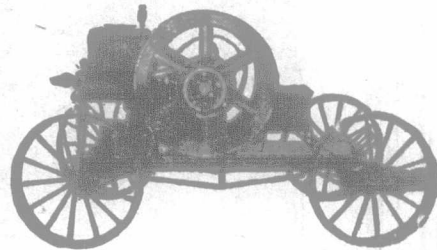

FOR YOUR FARM, YOUR HOME, YOUR FACTORY

FOR EVERY POWER PURPOSE

A Gilson "Goes-Like-Sixty" Engine with New Features and Latest Improvements.

**MORE VALUE
MORE POWER
MORE SERVICE
MORE SATISFACTION**