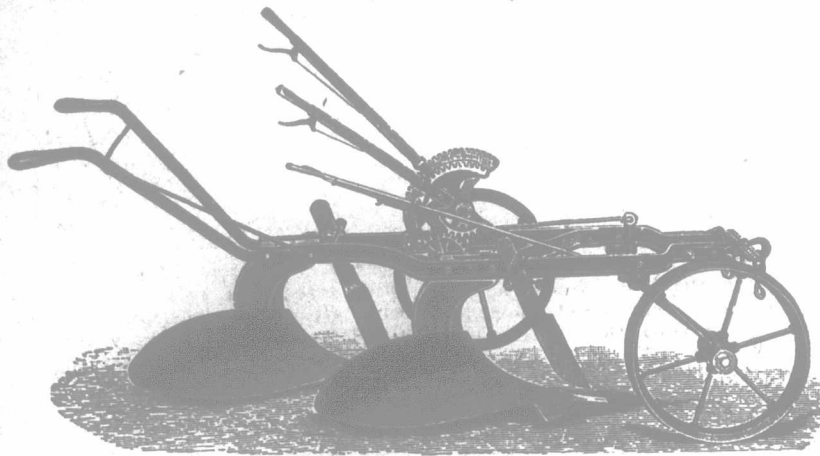

## Frost & Wood "CROWN" GANG PLOW

cannot be surpassed by any plow on the market. If you use it this Fall, after your harvest is in, you will save time, money and trouble.

### F. & W. "CROWN" GANG

May be equipped with either sod or stubble bottoms.

By using the Crown Gang, one man and three horses can do more work in one day, and do it better, than two men and four horses with two ordinary plows can do in the same length of time.