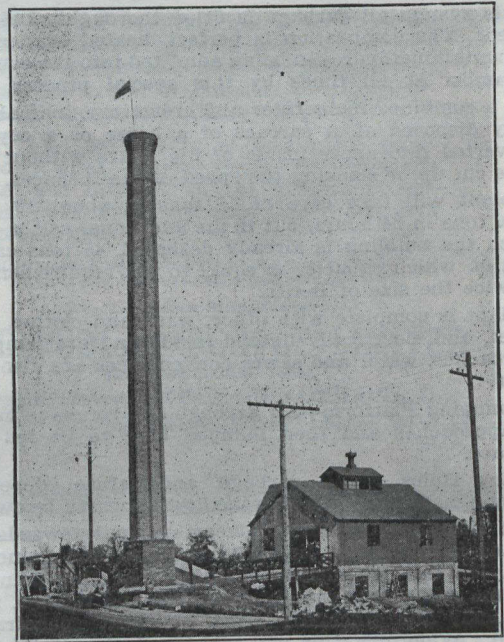

"IDEAL"

MADE IN CANADA

MUNICIPAL INCINERATOR

Was officially opened at
BERLIN, Ontario,
.. May 28th, 1915 ..

This Ideal High Temperature Destructor during the Demonstration Test consumed 15 tons of garbage in 8 hours, and one horse weight, 1385 lbs., in 20 minutes.