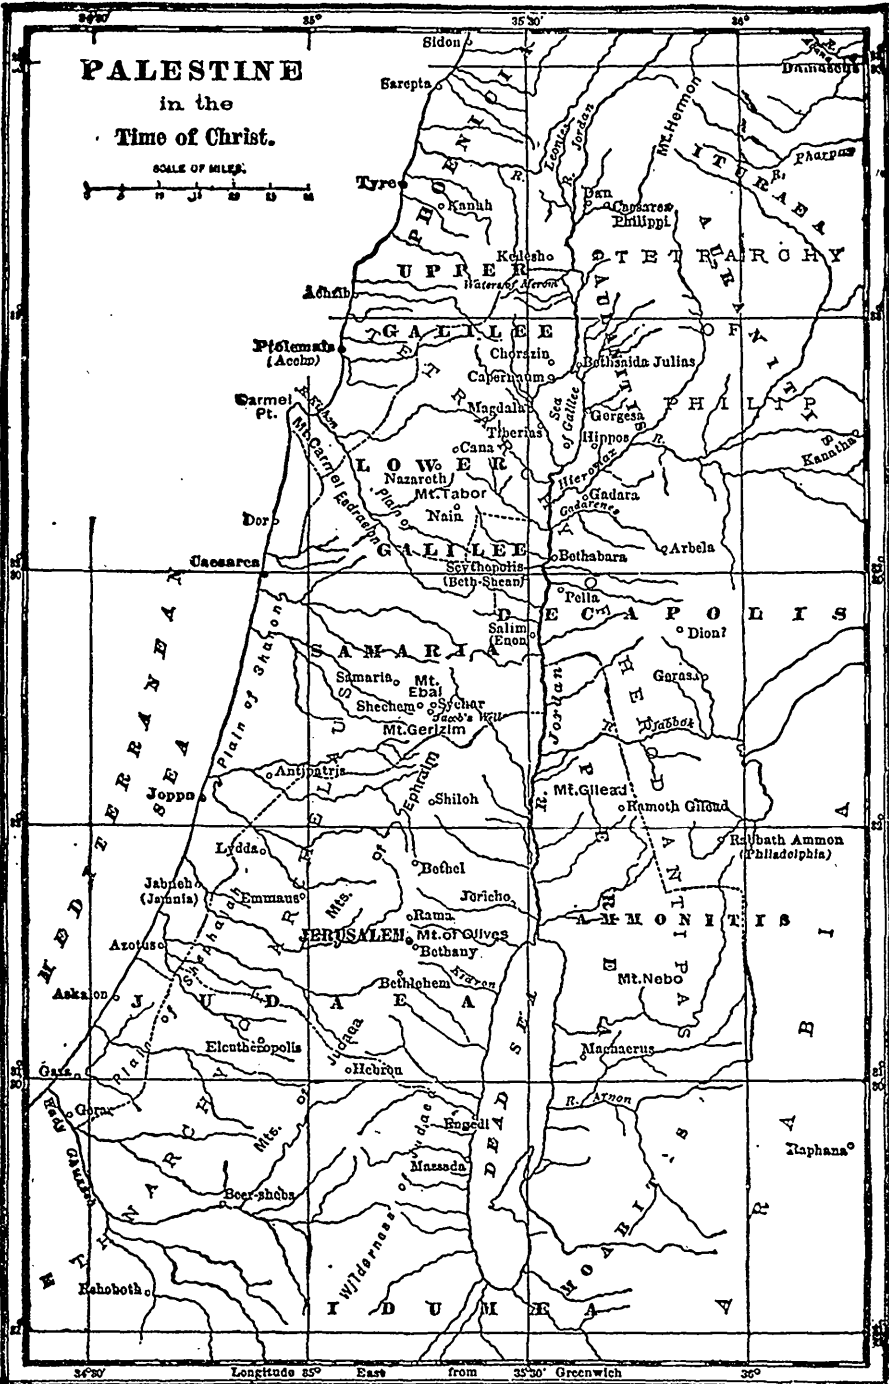

PALESTINE

in the
Time of Christ.

SCALE OF MILES.

34° 30'

Longitude 25° East from 35° 30' Greenwich

36°