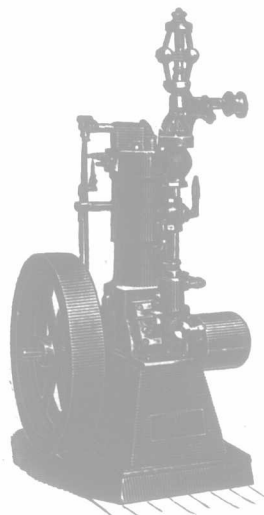

$3.97 RAILROAD WATCH

21 jewels, lever escapement, patent regulator adjusted, same as Waltham or Elgin, 4 1/2 ounce case, solid Alaska silver, richly Gold inlaid, beautifully hand engraved. In appearance, finish and wearing qualities equal to the best coin silver watch ever made. Open face, with heavy French crystal, dust-proof, screw back and screw bezel, the whole case highly polished and tested to 500 pounds strain. The movement is plainly stamped "21 Jewels Railroad Timekeeper." No better watch was ever sold for less than $15.00. Always correct for a lifetime. Send only $3.97 to show that you mean business, also the name of your nearest Express Office and we will send the watch there. When it arrives, call and examine it carefully and then if satisfied that it is worth at least three or four times what we ask, pay the Express Agent the balance, $3.97, and Express charges and secure this great bargain. If you do not live near an Express Office or wish to save Express charges, send $3.97 cash with order and we will forward the watch carefully packed by mail, postpaid. We guarantee safe delivery. **FERRY WATCH CO., BOX 3327, TORONTO.**

McLachlan Gasoline Engine

IS MOUNTED IN 5, 10, 15, 20 OR 25 HORSE POWER.

WRITE
THE MCLACHLAN GASOLINE ENGINE CO., LIMITED,
201 Queen St. E.,
TORONTO,
for catalogue and prices.

Tamworths and Berkshires.

Choice litters of both breeds ready to ship, at $6 each (registered). Holstein bull calf from registered stock and great milking strain. Also four sable collie bitch pups, $3 each. Correspondence solicited.

D. J. GIBSON,
BOX 38, BOWMANVILLE, ONT.
HARVEY DELL STOCK FARM.

NEWCASTLE HERD OF TAMWORTHS

Will again be at Toronto Exhibition this year in larger numbers and better in quality than ever before, where we hope to meet our many old customers and friends, besides making many new ones. We shall have some choice young stock to sell, of both sexes, and we invite a close inspection of the same by all visitors of the Fair, and especially any who may contemplate adding new blood to their herds.

GOLWILL BROS., - NEWCASTLE, ONT.

EGGS FOR HATCHING
Barred Rocks (exclusively). From two pens headed by two imported cockerels bred from a $75 trio of A. C. Hawkin's Royal Blue strain; $1.00 per setting of 13. **A. E. SHEERINGTON, Box 100, Walkerton.**

Poultry and Eggs Wanted

CHICKENS Empty crates forwarded on application.
DUCKS Highest market prices paid.
TURKEYS Correspondence solicited.
GEESE

Toronto Poultry and Produce Co.
OFFICE: 470 YONGE ST., TORONTO.

I Can Sell Your Farm

BOYS FOR FARM HELP.

Buy the
NEW CENTURY AMERICAN CREAM SEPARATOR

And have the best.
Nothing as good.
Simple, durable, easy to turn and clean. Five different dairy sizes.

WRITE FOR CIRCULARS AND INFORMATION.
AGENTS WANTED.
C. RICHARDSON & CO.,
P. O. Box 1048. - - St. Mary's, Ont.
PLEASE MENTION FARMER'S ADVOCATE.

Dissolves Easily.

Windsor Salt is very soluble. Its pure, white, delicate crystals are quickly absorbed in the butter. It makes buttermaking easier and more profitable.

Windsor Salt.

BELLE CITY THRESHER

A small thresher of great capacity. Will thresh all kinds of grain. Requires few men to operate. Full line of Sweep and Tread Powers.

Send for Free Catalogue.
Belle City Mfg. Co., Racine, Wis. Box 133

Wide-Tire Metal Wheels FOR WAGONS.

Made to fit any axle, any sized wheel, any width tire. Every farmer should have a set. They are low and handy. They save labor, and the wide tires avoid cutting the farms into ruts. Write for Prices.
Dominion Wrought Iron Wheel Co., LTD.,
9 AND 11 BROCK AVE., TORONTO, ONT.

For Camp, Cottage or Summer Home:
Perfection Wickless Blue Flame
Oil Stove
1, 2, 3, 4 or 5 Burners and Oven.
Burns ordinary coal oil safely, economically and WITHOUT ODOR. Ask dealers.
Queen City Oil Company, Limited
WHOLESALE. - - TORONTO.

Flower Bulbs