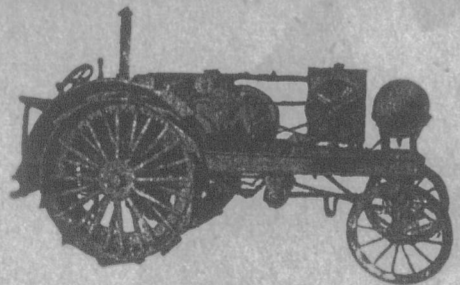

Champion
Dependable Spark Plugs
have Quality, Service, Efficiency
and Satisfaction "Built-in"

You need have no hesitancy in buying Spark Plugs with "Champion" on the insulators. Every one is absolutely guaranteed.

3450 Insulators have a "built in" quality that withstands excessive temperature changes, cylinder shock and vibration, to a far greater extent than our best previous insulators which gained for Champions a world wide reputation for dependability.

Champion dependability and efficiency have been paid an overwhelming tribute by the greatest automobile engineers in the world in their selection of regular factory equipment for Ford, Overland, Studebaker, Maxwell and over two hundred other makes of gasoline motors and engines.

Therefore—every spark plug with "Champion" on the insulator is a full value plug and assures efficient, economical and satisfactory service in its use.

There is a type of Champion to meet the exacting requirements of your motor or engine and we guarantee it to give "absolute satisfaction to the user or full repair or replacement will be made."

Sold wherever Motor Supplies are sold.

**Champion Spark Plug Co.,
of Canada, Limited
Windsor, Ont.**

Champion
"Maxwell" for
Maxwell Cars
A 44, 3/4-18.
Price $1.00.

75

Tractors and Threshers

WATERLOO BOY.

The Simplest, most Accessible, most Powerful 3-plow Tractor on the market. Suitable for hauling 3 Plows, Threshing, Silo Filling and General Farm Work.