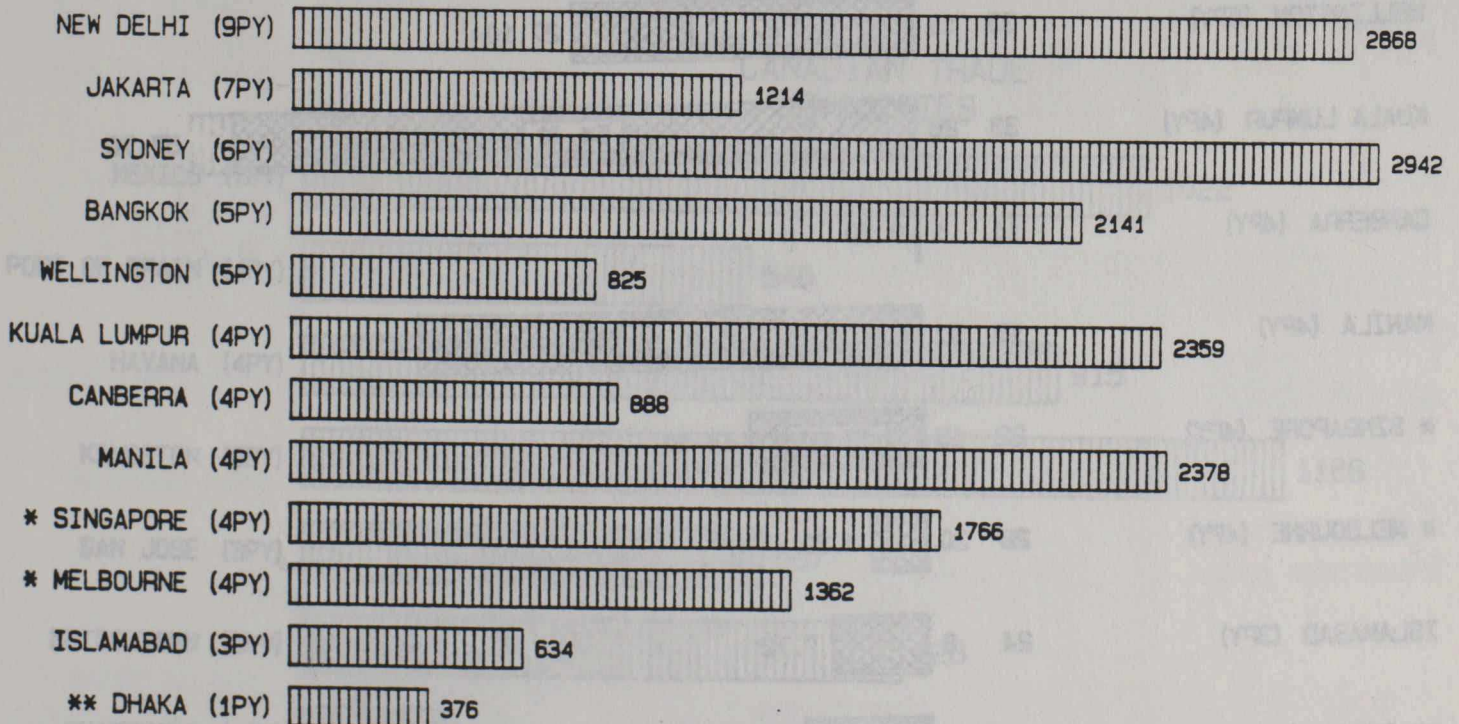

* 3 of 4 reports received

**2 of 4 reports received