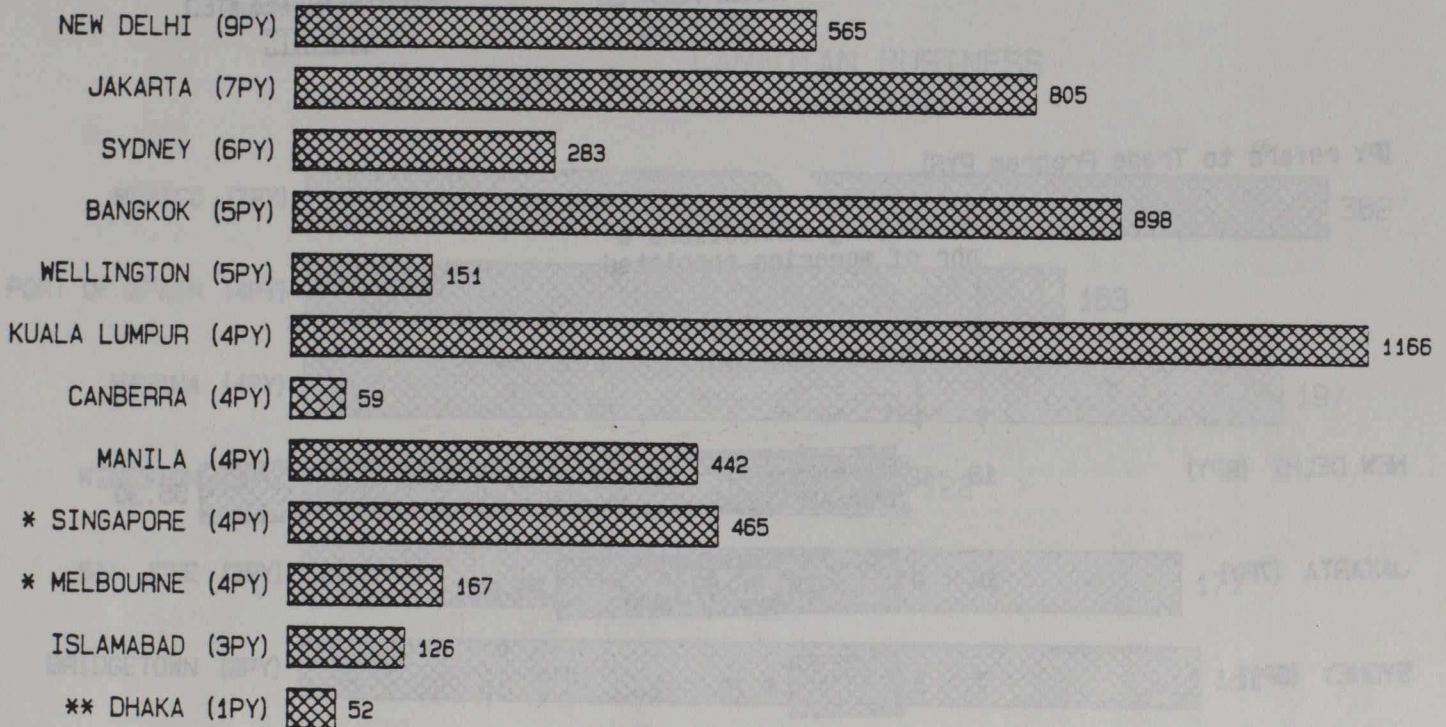

SELECTED WORKLOAD INDICATORS

FY APRIL 1987 - MARCH 1988
SOUTH PACIFIC/EAST ASIA POSTS

(PY refers to Trade
Program PYS)

CANADIAN BUSINESS VISITORS

CANADIAN TRADE ENQUIRIES