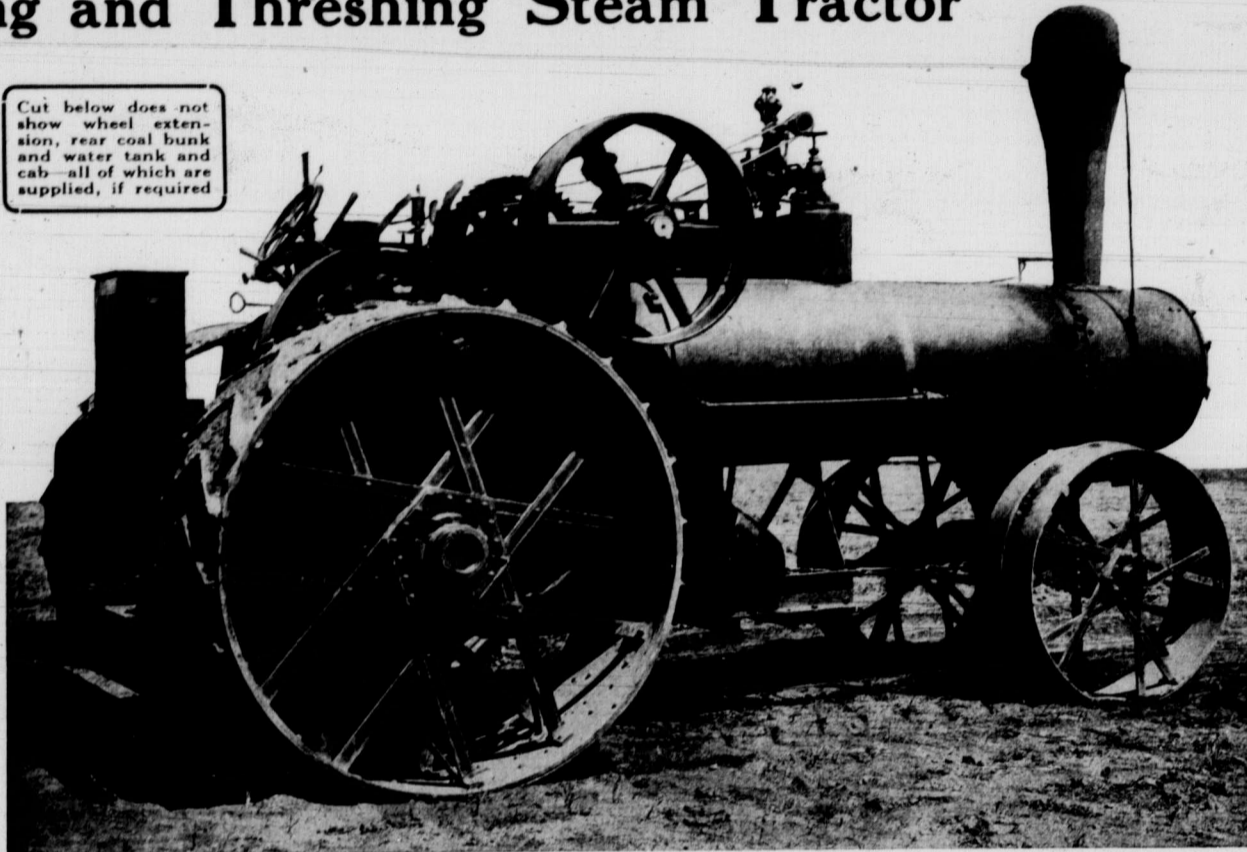

The George White Rearmount Combination Plowing and Threshing Steam Tractor

Different sizes of Engines and Threshers to suit all conditions — we handle everything for the Thresherman.

Over half a century's experience teaches that the Western farmer knows that the fact of stating "We have the best goods on the market" would not necessarily make it so. Though not always from Missouri, the "Show me" policy could not be stronger than with the Western farmer. It is a good policy. We can SHOW YOU. Let us try.

We follow up our output to the last furrow and to the last bushel — with service. Ask the users.

Cut below does not show wheel extension, rear coal bunk and water tank and cab—all of which are supplied, if required

We are making the best quality of goods that the above said over fifty years' experience, our thoroughly equipped plant, our expert staff of mechanics, our knowledge of actual requirements in the field, and our admission of the fact that it is never too late to learn, and add improvements to our goods, can inculcate in them, and we are here to illustrate to the prospective buyer that "we have the goods."

Our plowing engine is at your service. Note the drive wheel construction. Note the balance. Note the convenience of the driving parts. Note the clearance. Note the whole engine—and write us your requirements.

The George White and Sons Company Ltd.

London

Brandon

Moose Jaw

Saskatoon

130 WISCONSIN INCUBATOR $13.90
EGG AND BROODER

BOTH
FOR
$13.90
Freight and Duty Paid

TEN YEAR GUARANTEE—30 DAYS' FREE TRIAL
Incubators finished in natural colors showing the high grade California Redwood lumber used—not painted to cover inferior material. If you will compare our machines with others, we feel sure of your order. Don't buy until you do this—you'll save money as it pays to investigate before you buy. Remember our price of $13.90 is for both Incubator and Brooder and covers freight and duty charges.

Write Today! **WISCONSIN INCUBATOR CO., Box 214, RACINE, WIS.**