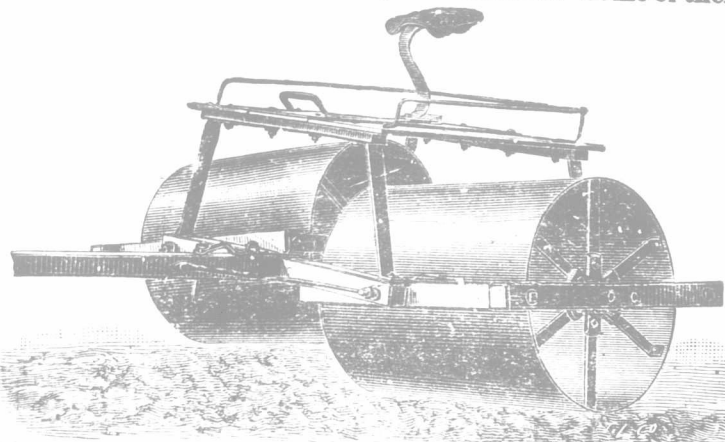

The bearings are the only wearing parts and are guaranteed to last from Ten to Fifteen Years, and can be replaced at a nominal cost.

It rolls all the ground, no matter how rough. There is no axle shaft, no strain, and consequently no wear. It is easily rolled between the drums.

THE DEMAND IS STEADILY INCREASING. IT IS UNANIMOUSLY RECOMMENDED BY THOSE FARMERS WHO HAVE USED IT. Orders are now being booked for the fall trade. Description and price furnished on application to.

T. T. COLEMAN, SOLE MANUFACTURER, SEAFORTH.
320-y-OM