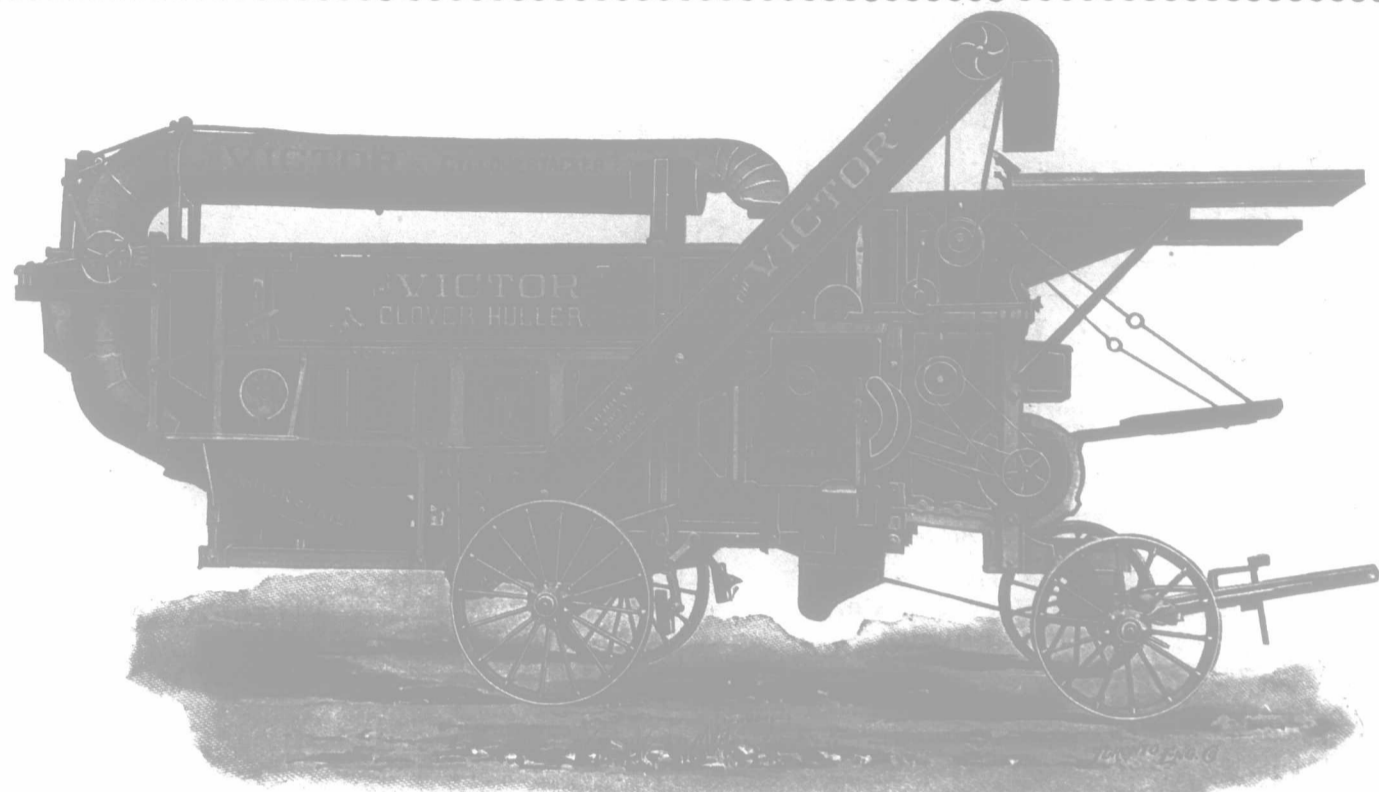

THE "COCK O' THE NORTH" LINE

THE ABELL IMPROVED "VICTOR" CLOVER HULLER. BEST ON EARTH.

AMERICAN-ABELL

OUR ELEGANT PORTABLE ENGINE FOR ONTARIO WORK.

American-Abell Engine & Thresher Company, Limited,

Our new Catalogue is out.

TORONTO, CANADA.