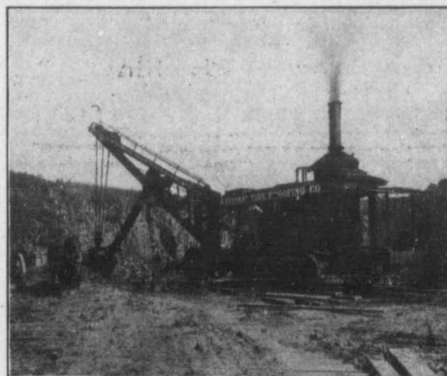

General Offices:
Sherbrooke Que.

Works:
Sherbrooke, Que.
St. Catharines, Ont.

Giant Class E 65-ton Steam Shovel.

Little Giant Special High Crane Shovel.

CONTRACTORS !!

We are the sole Canadian agents for the Vulcan Iron Works Co., of Toledo, Ohio, manufacturers of the well-known "Little Giant" and "Vulcan" Steam Shovels. Full information furnished on application.