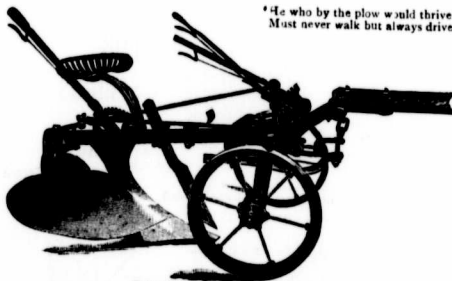

Ontario Riding Plow No. 3

THE PERRIN PLOW COMPANY, Limited
SMITH'S FALLS, ONT.

BE UP-TO-DATE.....

Save MONEY, LABOR and
TEAM by using the

Ontario Riding Plow

This plow has a lighter draft than any other plow doing the same work. Anything a plow should be asked to do it can do with less strain on team or ploughman.

It is the simplest plow made and can be run by any man, woman, boy or girl who knows how to manage a team.

We make single and double Riding Plows with mouldboards adapted for any soil and cutting any width of furrow.

Apply for catalogue and particulars to