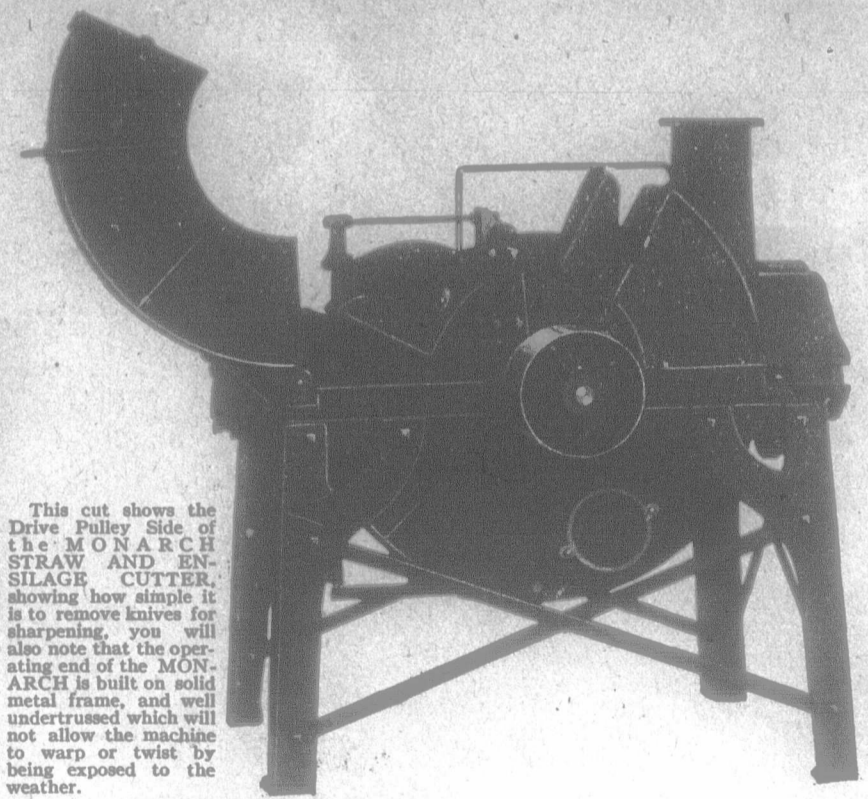

The Monarch Ensilage and Straw Cutter

THE SATISFACTORY SILO FILLER is one that is Simple, Strong, Fast and Durable; therefore, look into the MONARCH LINE and be convinced that it is the BEST.

Write for our catalogue. CANADIAN ENGINES Limited, Dunnville, Ontario

Medicine, Surgery, Bacteriology, Public Health, Chemistry and Allied Sciences

offer the greatest opportunities to ambitious men and women. The

Chicago Hospital College of Medicine

located in the greatest medical center of the world; with faculty, facilities and equipment unsurpassed, offers a recognized four or five-year course leading to the degree of DOCTOR OF MEDICINE AND SURGERY. For catalog address

JUNIOR DEAN 3830 RHODES AVE., CHICAGO, ILL.

THE DICK

Lever Plow Wheel Attachment

will fit all makes of single walking plows. Any boy that can drive a team is capable, with this Attachment, of doing as good work as the best plowman. Write for full particulars and illustrated catalogue.

DICK AGRICULTURAL WORKS Bolton, Ontario

Rebuilt Portable, Traction Engines and Threshers

A number of good rebuilt Portable and Traction Engines suitable for silo filling and Threshing, also a few good separators for sale cheap.

The Robt. Bell Engine & Thresher Company, Limited SEAFORTH ONTARIO

"London" Cement Drain Tile Machine

Makes all sizes of tile from 3 to 18 inches. Cement Drain Tiles are here to stay. Large profits in the business. If interested, send for catalogue No. 2.

LONDON CONCRETE MACHINERY CO. Dept. B. London, Ont. World's Largest Manufacturers of Concrete Machinery.

MILTON BRICK

Smooth, Hard, Clean-Cut. Write for booklet. MILTON PRESSED BRICK COMPANY Milton, Ontario

CLAY TILE

Prices and quality right. For prices on sorted car lots, write WM. DELLER R. R. No. 4, Thorndale, Ontario

LIVINGSTON BRAND

The purest and best

OIL CAKE MEAL

THE DOMINION LINSEED OIL CO., Ltd. Manufacturers, Baden, Ont.

Louden Barn Equipments

SAVE Time—Save Labor—Save Expense Our new catalogue describes every kind of device for money-making and labor-saving on farms. Write to: Louden Machinery Company Guelph, Ontario Dept. 1

Tile made from stone and cement, from 4 inches up to 18 inches; assorted car lots. Prices on application. Building Blocks for houses or barns. These make an ideal garage. Window sills, lintels for prompt shipment. For prices, write or phone 31A.

A. DEVINEY, St. Mary's, Ont.