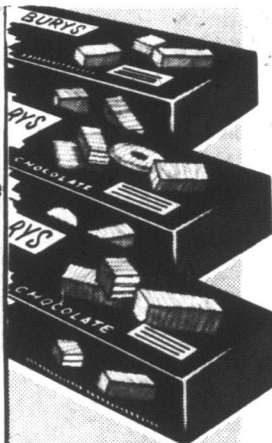

CADBURY'S BISCUITS
Reg. K mart Price 39¢ Pkg.
OPENING SPECIAL
3 PKGS. 99¢
THURS. FRI. SAT.
Choose your favourites! All from Fry-Cadbury.

Like It? Charge It!