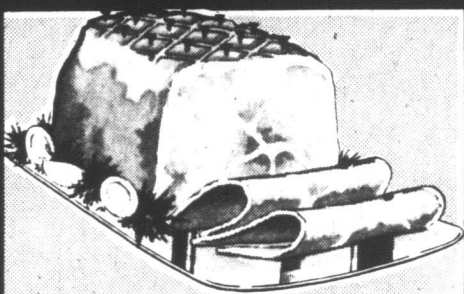

TRIPLE FRAME CLUTCH PURSE
Reg. K mart Price 5.47
OPENING SPECIAL
3.47
THURS. FRI. SAT.
A handy little clutch with many compartments. English Morocco leather in Black, Brown or Red, and Light and Dark Oak Calf.

MEN'S LEATHER BILLFOLD
Reg. K mart Price 4.77
OPENING SPECIAL
2.99
THURS. FRI. SAT.
Flat style in Light or Dark Oak Calf and Black or Brown English Morocco. Boxed.

11 OZ. BAG POTATO CHIPS
Reg. K mart Price 69¢ Bag
OPENING SPECIAL
2 Bags 99¢
THURS. FRI. SAT.
Crisp potato chips from Hostess. A family pack.

K MART FAMOUS FOOD - FRESH DAILY!

VIRGINIA STYLE BAKED HAM SPECIAL! THREE DAYS ONLY

OPENING SPECIAL
THURS. FRI. SAT.
99¢ Lb.
Reg. K mart Price 1.19 Lb.
Tasty and delicious. Sliced to your desired thickness.

COPACO FIRST GRADE BACON
K mart
OPENING SPECIAL **73¢ Lb.**

BURNS POLISH SAUSAGE OLD COUNTRY STYLE
K mart **50¢**

FULL LENGTH MIRROR
Reg. K mart Price 2.97
OPENING SPECIAL
1.99
THURS. FRI. SAT.

Size 12" x 48". Just paint or varnish the wooden frame and it's ready to hang.