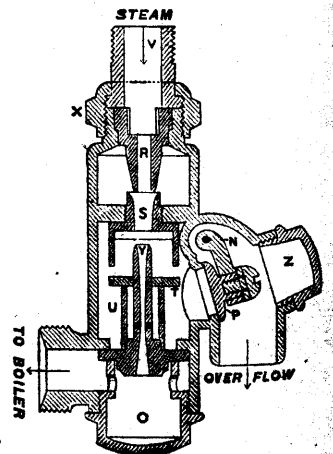

SIMPLE, ECONOMICAL AND DURABLE.

And the Only Absolutely Automatic Injector in the Dominion.

PROMINENT FEATURES ARE: They start at about 25 lbs. steam pressure and work to 150 lbs. Lift water up to 20 feet, and work from a head as well. They require little watching, as, being automatic, they restart if feed to boiler is broken by air or sudden jarring. The parts are interchangeable and can be removed without uncoupling machine. Send for pamphlet to **PENBERTHY INJECTOR CO.,** Detroit, Mich. Factory at Windsor, Ont. Handled largely also by Watrous Engine Works Co., Limited, Brantford; J. H. Taylor, Montreal; S. J. Shaw, Quebec; Park Bros., Chatham; McDonald & Co., Limited, Halifax, N.S.; A. R. Williams, Toronto.