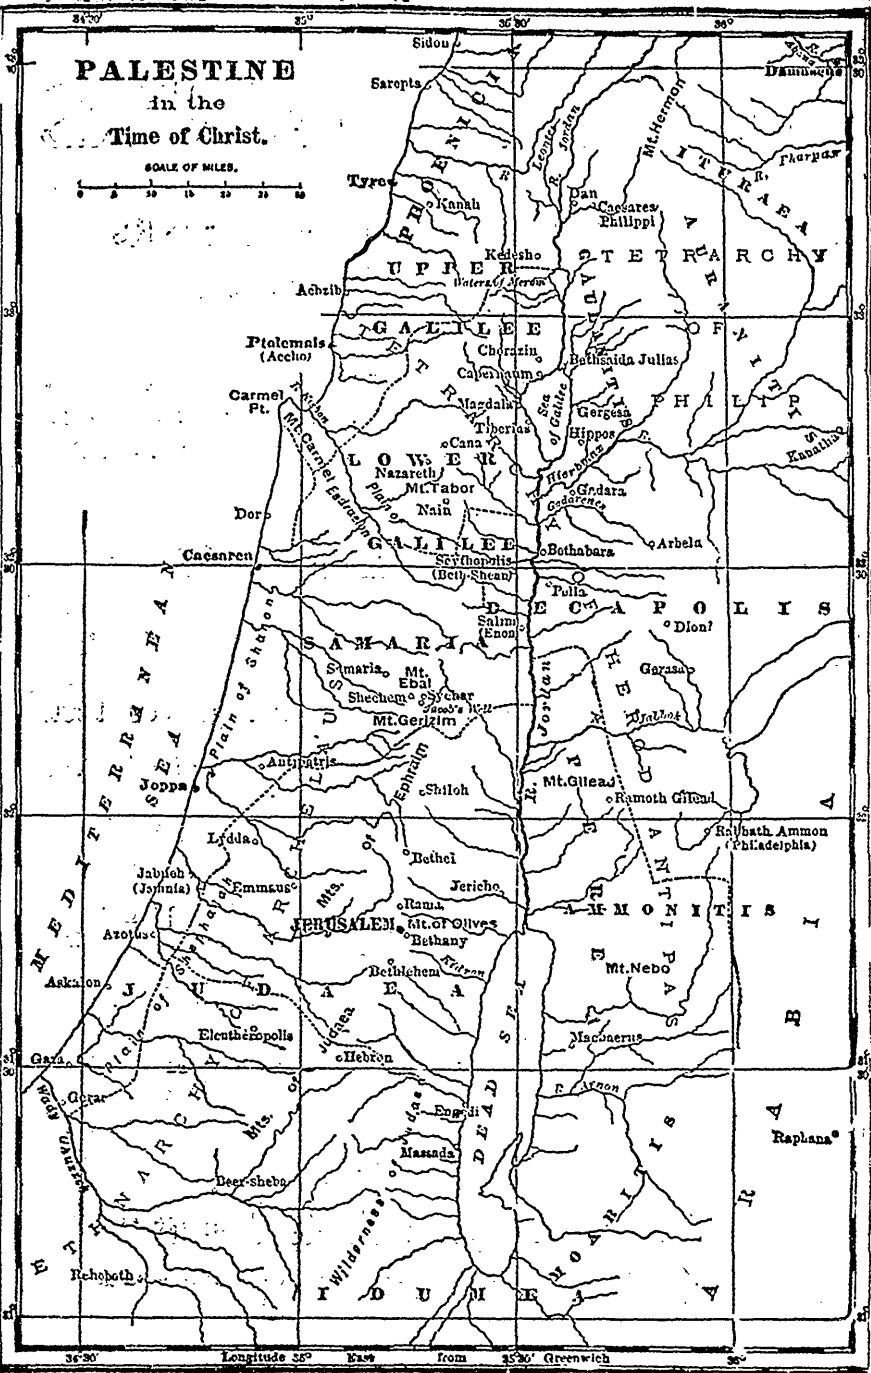

# PALESTINE

in the  
Time of Christ.

36°30' Longitude 25° East from 15°30' Greenwich 36°