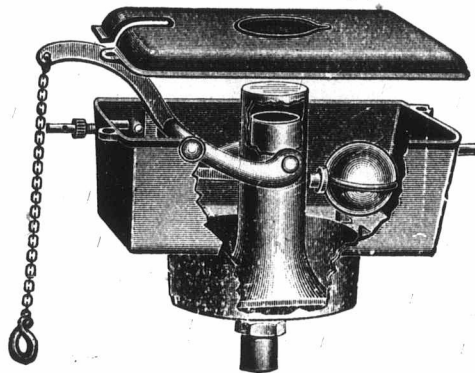

DOCKS!

ESTABLISHED 1820.
Telegraphic Address--"Nightingale, Walsall."

Chas. Nightingale & Son,
Manufacturers of

Harness & Saddlery and Coach & Saddlers' Ironmongers,
For Cape, Australia, United States, South America, East Indies,
West Indies, India, &c., and for HOME MARKETS,
36 Bradford Lane, - WALSALL, England.
CORRESPONDENCE INVITED FOR GENERAL GOODS.
Special Canadian Terms New Tariff

... TRY ...

John Wheeler & Son,

For Water Closet Cisterns and Pumps, etc.

LANGLEY, Near

Birmingham, Eng,

Special Prices to Canadians under New Tariff, 33 1-3 per cent. in favour of Great Britain.

H. FOWLER & Co.,