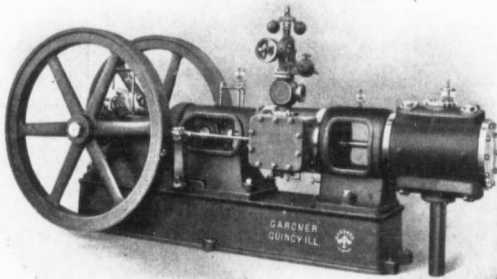

Climax Vertical Automatic Engines up to 25 h.p.

The Gardner Steam Actuated Compressor—12x12x12 in Stock

GET OUR CATALOGUE  
AND PRICES ON  
POWER EQUIPMENT  
AND TRANSMISSION  
SUPPLIES.