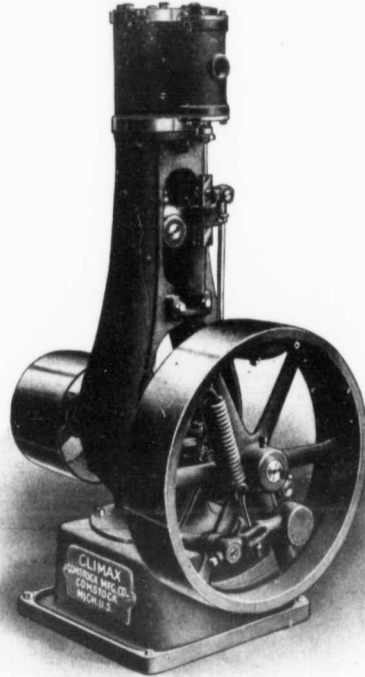

# Steam, Gas or Compressed Air Plants

If you need anything in the way of Power Plant Equipment, whether it be Steam, Gas, Compressed Air or Electrical Equipment, be sure to let us quote on your requirements.

Climax Vertical Automatic Engines up to 25 h.p.

The Gardner Steam Actuated Compressor—12x12x12 in Stock

GET OUR CATALOGUE  
AND PRICES ON  
POWER EQUIPMENT  
AND TRANSMISSION  
SUPPLIES.