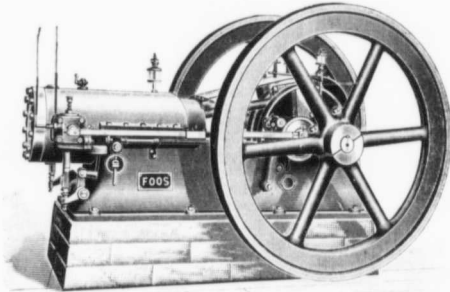

Foos Gas and Gasoline Engines, to 75 h.p.

We are making a feature of the Gas and Gasoline Engine business and have employed an expert to consult with our customers regarding their particular needs. Let us advise you.

Climax Vertical Automatic Engines up to 25 h.p.

The Gardner Steam Actuated Compressor—12x12x12 in Stock

GET OUR CATALOGUE  
AND PRICES ON  
POWER EQUIPMENT  
AND TRANSMISSION  
SUPPLIES.