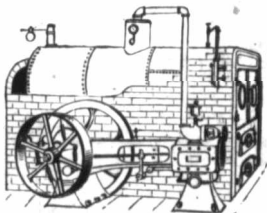

E. LEONARD & SONS

LONDON, ONTARIO

—MAKERS OF—

Leonard-Ball Automatic Engine.

**PLAIN SLIDE VALVE & HEAVY BED ENGINES
And Steel Boilers.**

25 & 40 SIZES.

WRITE FOR CATALOGUE.

SEEDS Garden, Flower and Field **SEEDS**

Flower **PLANTS** Vegetable.

BULBS Summer & Fall Flowering **BULBS**

Gardeners' and Florists' Implements and Requisites.

Wire Designs for Cut Flowers.

Artificial Fertilizers for House Plants, Garden and Field Crops.