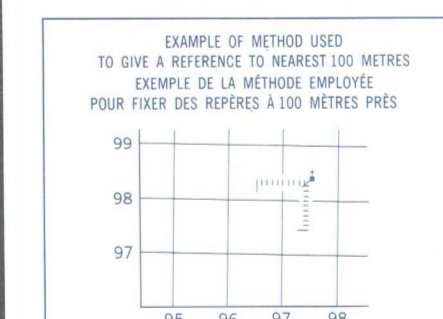

EXAMPLE OF METHOD USED
POINT DE RESEAU
EASTING: Read number on grid line immediately to left of point.
NORTHING: Read number on grid line immediately below point.
GRID REFERENCE: 975884