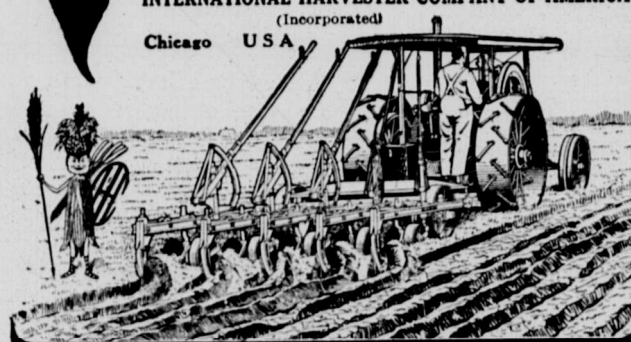

PROSPERITY FOLLOWS THE IHC

IHC Service Bureau

The purpose of this bureau is to furnish farmers with information on better farming. If you have any worthy questions concerning soils, crops, pests, fertilizers, etc., write to the IHC Bureau and learn what our experts and others have found out concerning these subjects.