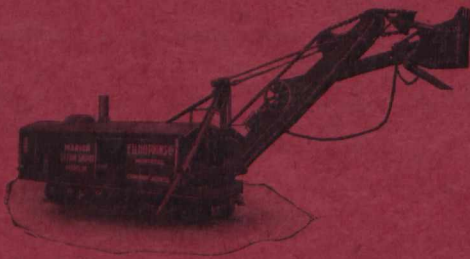

Contractors' Equipment

Of All Descriptions

"Marion" Steam Shovels

— FOR —

Railroads - Mines - Contractors

We furnish "Marion" Steam Shovels in all sizes, in both standard and revolving types. ::

"Kilbourne & Jacobs" Dump Cars

We offer these cars in all capacities for any gauge track. There is no better car on the market. These cars have pressed steel underframes. Angle of dump is 45 degrees. The construction and material used are the best. The working parts are of steel, the use of castings being avoided.