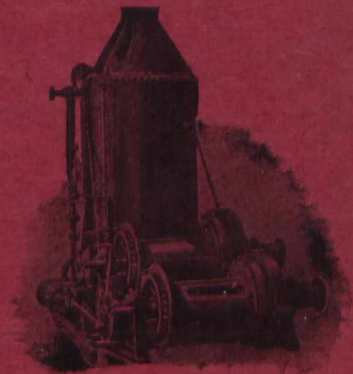

F. H. HOPKINS & CO.

MONTREAL

Branches - Winnipeg and Vancouver