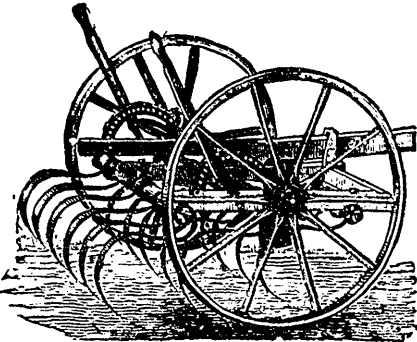

The Celebrated "Wisner" Machines.

Tubular Iron Frame.

Wisner Grain Drill.

POSITIVELY UNEQUALLED.
Thousands in use in Canada.

Patent Spring Hoe.

Wisner Tedder.

Spring Tooth Cultivator.

We guarantee all our Machines
to give satisfaction. Send for

Also, 30 lb. cans, 15 lb. cans.

Ross self-sealing cans and screw top cans all sizes.

Labels best on the market.

SEND FOR CATALOGUE.

E. L. GOOLD & Co., BRANTFORD, ONT.