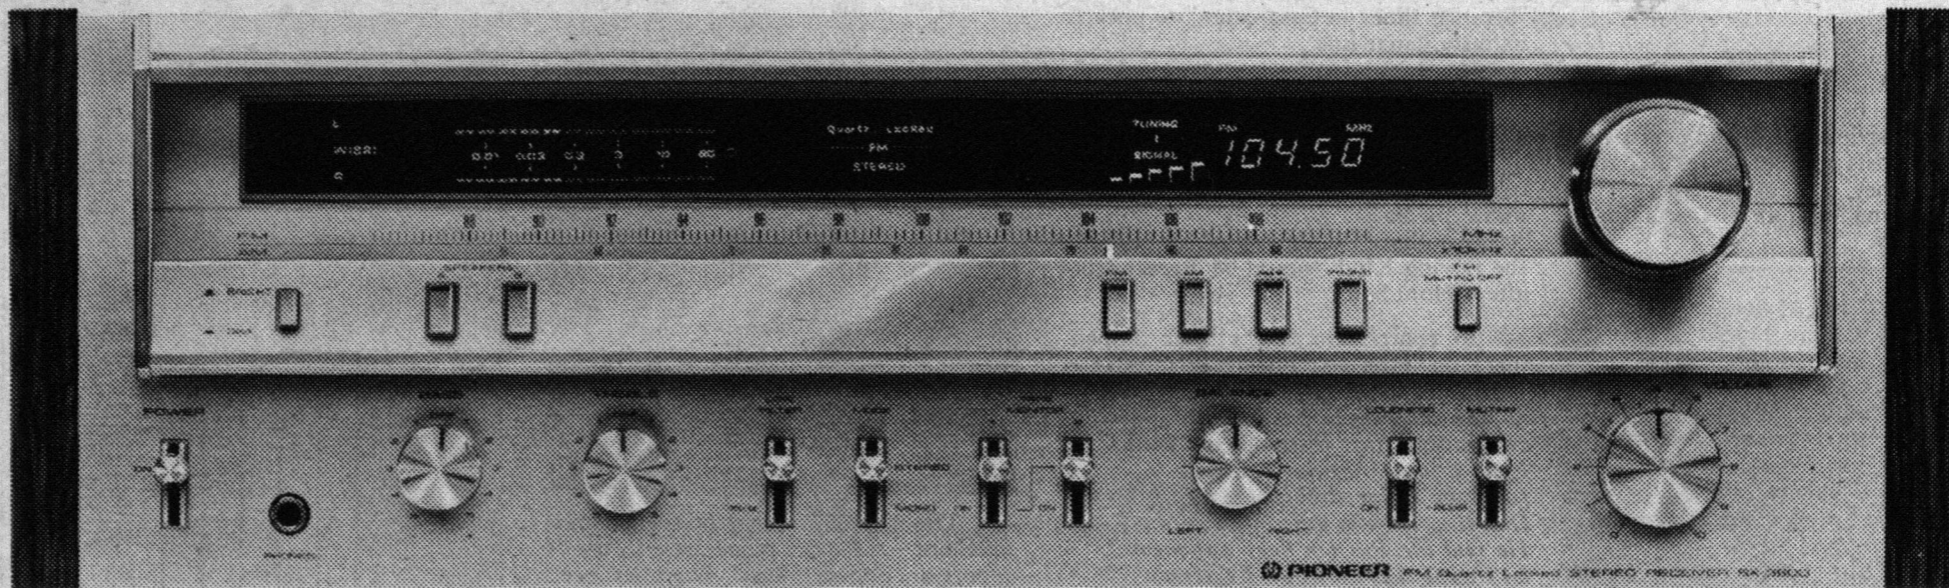

# SHHHHHH. You really should listen to PIONEER.

SX-3800

SX-3400

SX-3600

SX-3500

SX-3700

**And your opportunity for listening to your very own PIONEER has rarely been better.**

Right now, chances are very good that your nearest PIONEER Dealer has an excellent choice of PIONEER receivers on display in his store. Walk in and test listen the model of your choice. The very affordable SX-3400 offers 15 watts per channel, driven into 8 ohms, over the 20-20000 Hz audio frequency range, with no more than 0.08% total harmonic distortion. The SX-3500 features 20 watts per channel with no more than 0.05% total harmonic distortion. If your space allows for more useable power, then consider the SX-3600, with 30 watts per channel and no more than 0.05% total harmonic distortion. The SX-3700 produces 45 watts of power per channel

with no more than 0.02% total harmonic distortion. And the SX-3800 offers 60 watts per channel with a truly remarkable 0.005% total harmonic distortion as a maximum figure. The amazing list of PIONEER features and exclusives are really too numerous to mention in this limited space. *Do yourself a favour and check them out at your nearest PIONEER Dealer. And please, do it very soon.* PIONEER means quality in: Receivers, Turntables, Cassette Decks, Speakers, Headphones and much more. PIONEER also leads the way with a complete range of Car Stereo which includes: Decks, Speakers and Accessories.