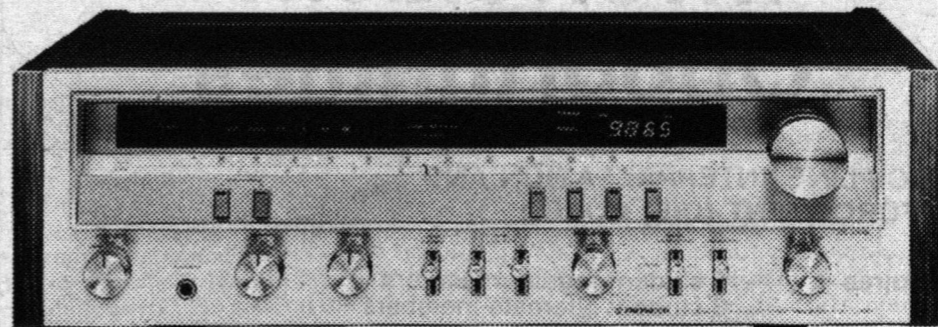

# SHHHHHH. You really should listen to PIONEER.

SX-3800

SX-3400

SX-3600

SX-3500

SX-3700

**And your opportunity for listening to your very own PIONEER has rarely been better.**

Right now, chances are very good that your nearest PIONEER Dealer has an excellent choice of PIONEER receivers on display in his store. Walk in and test listen the model of your choice. The very affordable SX-3400 offers 15 watts per channel, driven into 8 ohms, over the 20-20000 Hz audio frequency range, with no more than 0.08% total harmonic distortion. The SX-3500 features 20 watts per channel with no more than 0.05% total harmonic distortion. If your space allows for more useable power, then consider the SX-3600, with 30 watts per channel and no more than 0.05% total harmonic distortion. The SX-3700 produces 45 watts of power per channel

with no more than 0.02% total harmonic distortion. And the SX-3800 offers 60 watts per channel with a truly remarkable 0.005% total harmonic distortion as a maximum figure. The amazing list of PIONEER features and exclusives are really too numerous to mention in this limited space. *Do yourself a favour and check them out at your nearest PIONEER Dealer. And please, do it very soon.* PIONEER means quality in: Receivers, Turntables, Cassette Decks, Speakers, Headphones and much more. PIONEER also leads the way with a complete range of Car Stereo which includes: Decks, Speakers and Accessories.