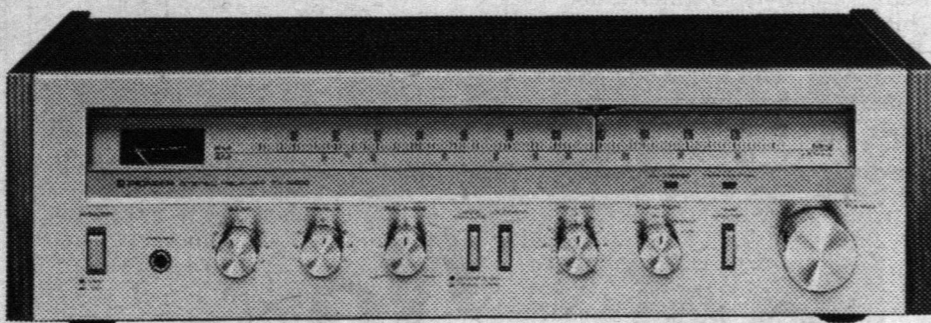

# SHHHHHH. You really should listen to PIONEER.

SX-3800

SX-3400

SX-3600

SX-3500

SX-3700

**And your opportunity for listening to your very own PIONEER has rarely been better.**

Right now, chances are very good that your nearest PIONEER Dealer has an excellent choice of PIONEER receivers on display in his store. Walk in and test listen the model of your choice. The very affordable SX-3400 offers 15 watts per channel, driven into 8 ohms, over the 20-20000 Hz audio frequency range, with no more than 0.08% total harmonic distortion. The SX-3500 features 20 watts per channel with no more than 0.05% total harmonic distortion. If your space allows for more useable power, then consider the SX-3600, with 30 watts per channel and no more than 0.05% total harmonic distortion. The SX-3700 produces 45 watts of power per channel

with no more than 0.02% total harmonic distortion. And the SX-3800 offers 60 watts per channel with a truly remarkable 0.005% total harmonic distortion as a maximum figure. The amazing list of PIONEER features and exclusives are really too numerous to mention in this limited space. *Do yourself a favour and check them out at your nearest PIONEER Dealer. And please, do it very soon.* PIONEER means quality in: Receivers, Turntables, Cassette Decks, Speakers, Headphones and much more. PIONEER also leads the way with a complete range of Car Stereo which includes: Decks, Speakers and Accessories.