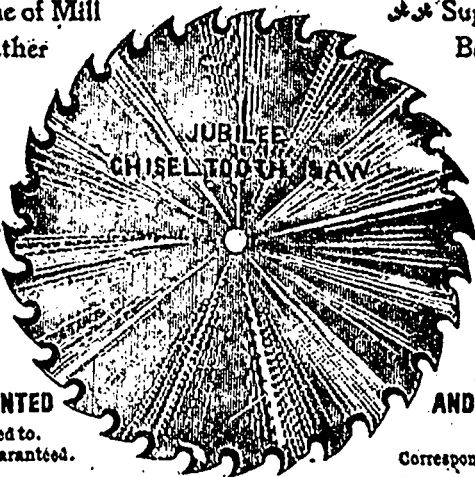

THE JAMES ROBERTSON CO., Limited.

Manufacturers of Saws of All Description

A Full Line of Mill
Rubber and Leather
Metal, &c., always

Supplies, including
Belting, Babbit
carried in stock.

Head Office:
44 William St.
MONTREAL

Factories at
MONTREAL,
TORONTO,
and
ST. JOHN, N.B.

ALL OUR SAWS
FULLY WARRANTED
Orders promptly attended to.
Satisfaction Guaranteed.

CIRCULAR, GANG
AND MILL SAWS A
SPECIALTY

Correspondence Solicited.

Rice Lewis & S

Dealers in

BAR IRON AND STEEL

FILES SAWS ROPE
CHAIN AXES BOLTS
HORSE SHOES, ETC.

Cor. King and Victoria St. - TORONTO

Write For Prices

Galt Machine Knife Works

MACHINE KNIVES

OF EVERY DESCRIPTION