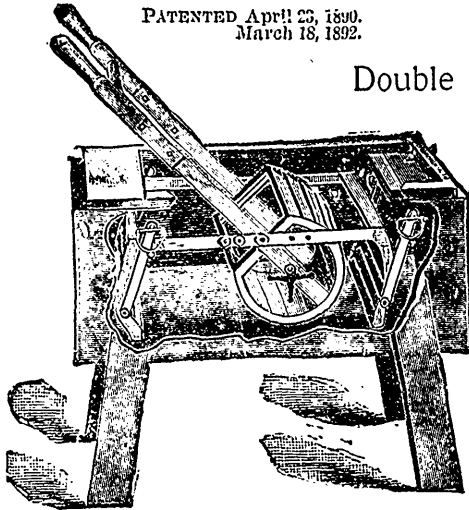

PATENTED April 23, 1890.
March 18, 1892.

THE KNOLL

Double Action, Pressure and Suction

WASHER

Climax Churn,

Woven Wire Mattress with Patent Frame

For Prices and Particulars address

SCHULTZ BROS.

BRANTFORD, ONT.

Mention Canadian Bee Journal.

TESTED QUEENS are usually sold for \$2.00. I will explain why I wish to sell a few at less than that. As most of my readers know, I re-queen my apiary each spring with young queens from the South. This is done to do away with swarming. If done early enough it is usually successful, it will be seen that the queens displaced by these young queens are never more than a year old; in fact, they are fine tested Italian Queens RIGHT IN MILK TIME; yet, in order that they may move off quickly, and thus make room for the untested queens, they will be sold for only **\$1.00**. Or I will send the Review for 1894 and one of these queens for only \$1.75. For \$2.00 I will send the Review, the queen, and the book, "Advanced Bee Culture." If they prefer the young laying queens from the South, they can have them instead of the tested queens at the same price. A discount given on large orders for untested queens. Say how many are wanted, and a price will be made.