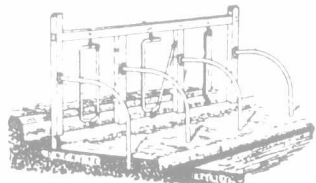

VOL. XLIV.

LONDON, ONTARIO, SEPTEMBER 30, 1909.

No. 888

TOWER'S FISH BRAND WATERPROOF OILED CLOTHING

will give you full value for every dollar spent and keep you dry in the wettest weather.

EVERY GARMENT GUARANTEED WATERPROOF

SOLD EVERYWHERE.

TOWER CANADIAN OILED CLOTHING CO., TORONTO, CAN.

Why Not Put "BT"

Stanchions in Your Stable?

They will make it brighter and neater, are stronger, more durable, and cost less than any other tie when all is considered. Your cows will be kept clean and comfortable. Ask us how to lay out your stable, and why it pays to use "BT" STANCHIONS. BEATTY BROS., FERGUS, ONTARIO. Hay Carriers, Litter Carriers, etc.