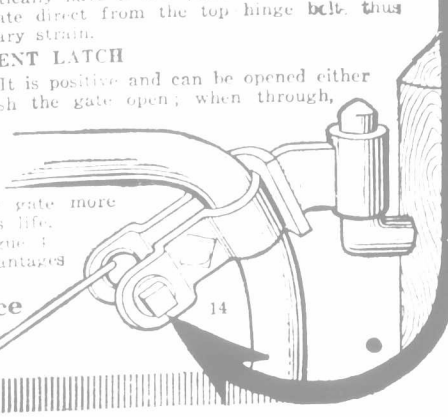

Certain-teed
If you want a Wall Board that will give you the best service at the lowest cost—one that keeps the rooms warmer in winter and cooler in summer—ask your dealer about

Certain-teed Wall Board

Tests made on six high grade Wall Boards show that **Certain-teed** is the strongest and that it resists dampness and water better than any other Wall Board.

It can be used in houses, offices, factories, etc. Permanent and temporary booths can be quickly and inexpensively built with **Certain-teed Wall Board**. It can be applied by any careful workman who follows directions.

Our **Certain-teed** roofings are known and have made good all over the world.

For sale by dealers everywhere, at reasonable prices

General Roofing Manufacturing Co.

World's largest manufacturers of Roofing and Building Papers

New York City Boston Chicago Pittsburgh
Philadelphia Atlanta Cleveland Detroit
St. Louis Cincinnati Kansas City Minneapolis
San Francisco Seattle London Hamburg Sydney

DON'T STOP SPRAYING

It is easier to keep up than catch up. It takes two years for trees to bear after the foliage is destroyed. Remember, too, that dormant spraying is important, and in some states spraying is compulsory. Sprayed fruit is good fruit and good fruit always brings a good price in any season.

Outside Pumps, Bronze Ball Valves, Heavy Packing, Easy to get at.